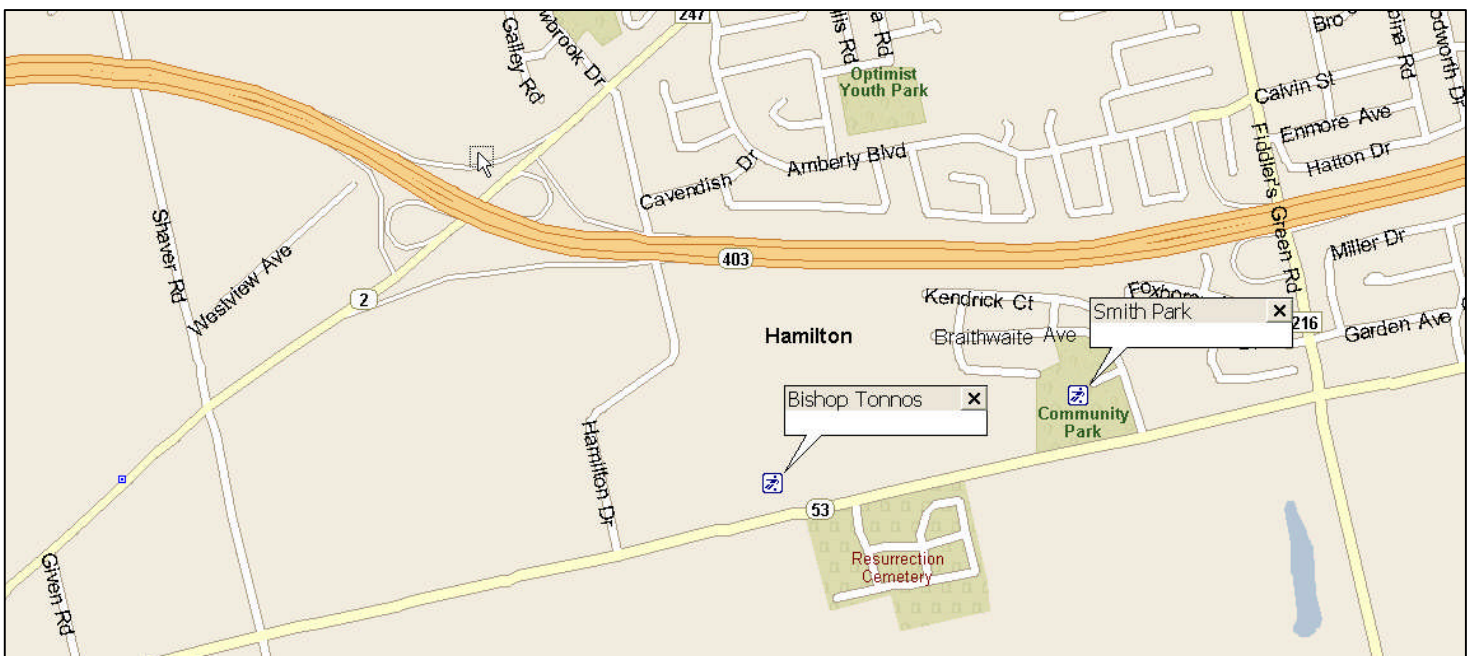

Directions & Maps

Bishop Tonnos Catholic High School

From the East

1. Take **Hwy 403 West** towards Hamilton.
2. Exit the 403 at **Fiddlers Green Road**
3. Turn **RIGHT** on to **Amberley Blvd.**
4. At the lights turn **RIGHT** on to **Fiddlers Green Road.**
5. Follow **Fiddlers Green Road** for about 700m to **Garner Road (Hwy 53).**
6. Turn **RIGHT** on to **Garner Road (Hwy 53)** and follow it for about 1km, you will see the field and the school on your right hand side.
7. Turn **RIGHT** on to Panabaker Ave, the school entrance is about 200m up on your right hand side.

From the West

1. Take **Hwy 403 East** towards Hamilton.
2. Exit the 403 at **Wilson St (Hwy 2)**
3. At the top of the off ramp turn **RIGHT** on to **Wilson St (Hwy 2)**
4. Follow **Wilson St (Hwy 2)** for about 500m to **Shaver Road.**
5. Turn **LEFT** on to **Shaver Road** and follow it for about 500m to **Garner Road (Hwy 53).**
6. Turn **LEFT** on to **Garner Road (Hwy 53)** and follow it for about 1.0km.
7. Turn **LEFT** on to Panabaker Ave, the school entrance is about 200m up on your right hand side.

BISHOP TONNOS CATHOLIC SECONDARY SCHOOL - FIELD MAP

BRAITHWAITE AVE

P
A
N
A
B
A
K
E
R

A
V
E

BISHOP TONNOS
CATHOLIC SECONDARY SCHOOL

BT1

BT2

GARNER ROAD (HIGHWAY 53)

Tournament Information

Parking

Washrooms

Directions & Maps

Bishop Tonnos Catholic Secondary School to Ancaster High (Soccer Central)

1. From the High School turn **RIGHT** on to **Garner Road (Hwy 53)** and follow it for about 600m to **Hamilton Drive**.
2. Turn **RIGHT** on to **Hamilton Drive** and follow it for about 1km to the roundabout on **Wilson Street**.
3. **Go STRAIGHT AHEAD** through the roundabout on to Meadowbrook Drive.
4. The entrance to Ancaster High and Soccer Central is about 1km down on your right hand side.