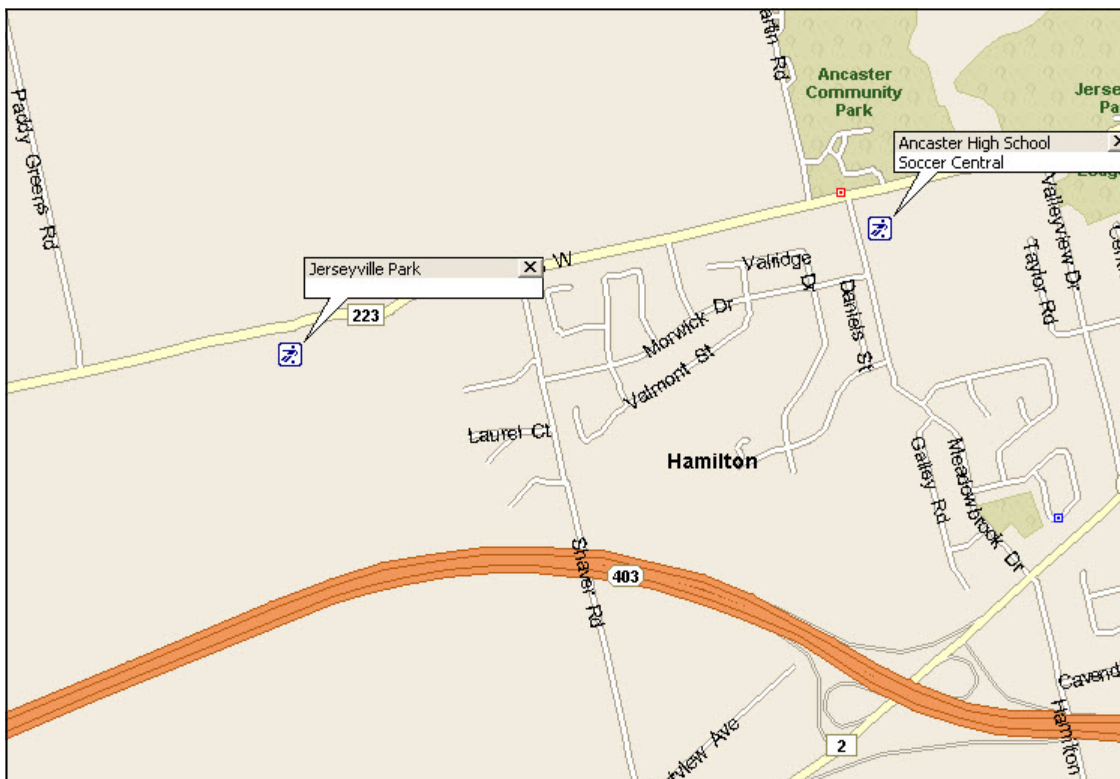

## Directions & Maps Jerseyville Park

### From the East

1. Take **Hwy 403 West** towards Hamilton.
2. Exit the 403 at **Wilson St (Hwy 2)**
3. At the top of the off ramp turn **RIGHT** on to **Wilson St (Hwy 2)**
4. At the round about turn **LEFT** on to **Meadowbrook Road**.
5. Follow **Meadowbrook Road** for about 1km to Jerseyville Road.
6. Turn left on to **Jerseyville Road**, the entrance to Jerseyville Park is about 100m down on your left hand side.

### From the West

1. Take **Hwy 403 East** towards Hamilton.
2. Exit the 403 at **Wilson St (Hwy 2)**
3. At the top of the off ramp turn **LEFT** on to **Wilson St (Hwy 2)**
4. At the round about turn **LEFT** on to **Meadowbrook Road**.
5. Follow **Meadowbrook Road** for about 1km to Jerseyville Road.
6. Turn left on to **Jerseyville Road**, the entrance to Jerseyville Park is about 100m down on your left hand side

## Directions & Maps