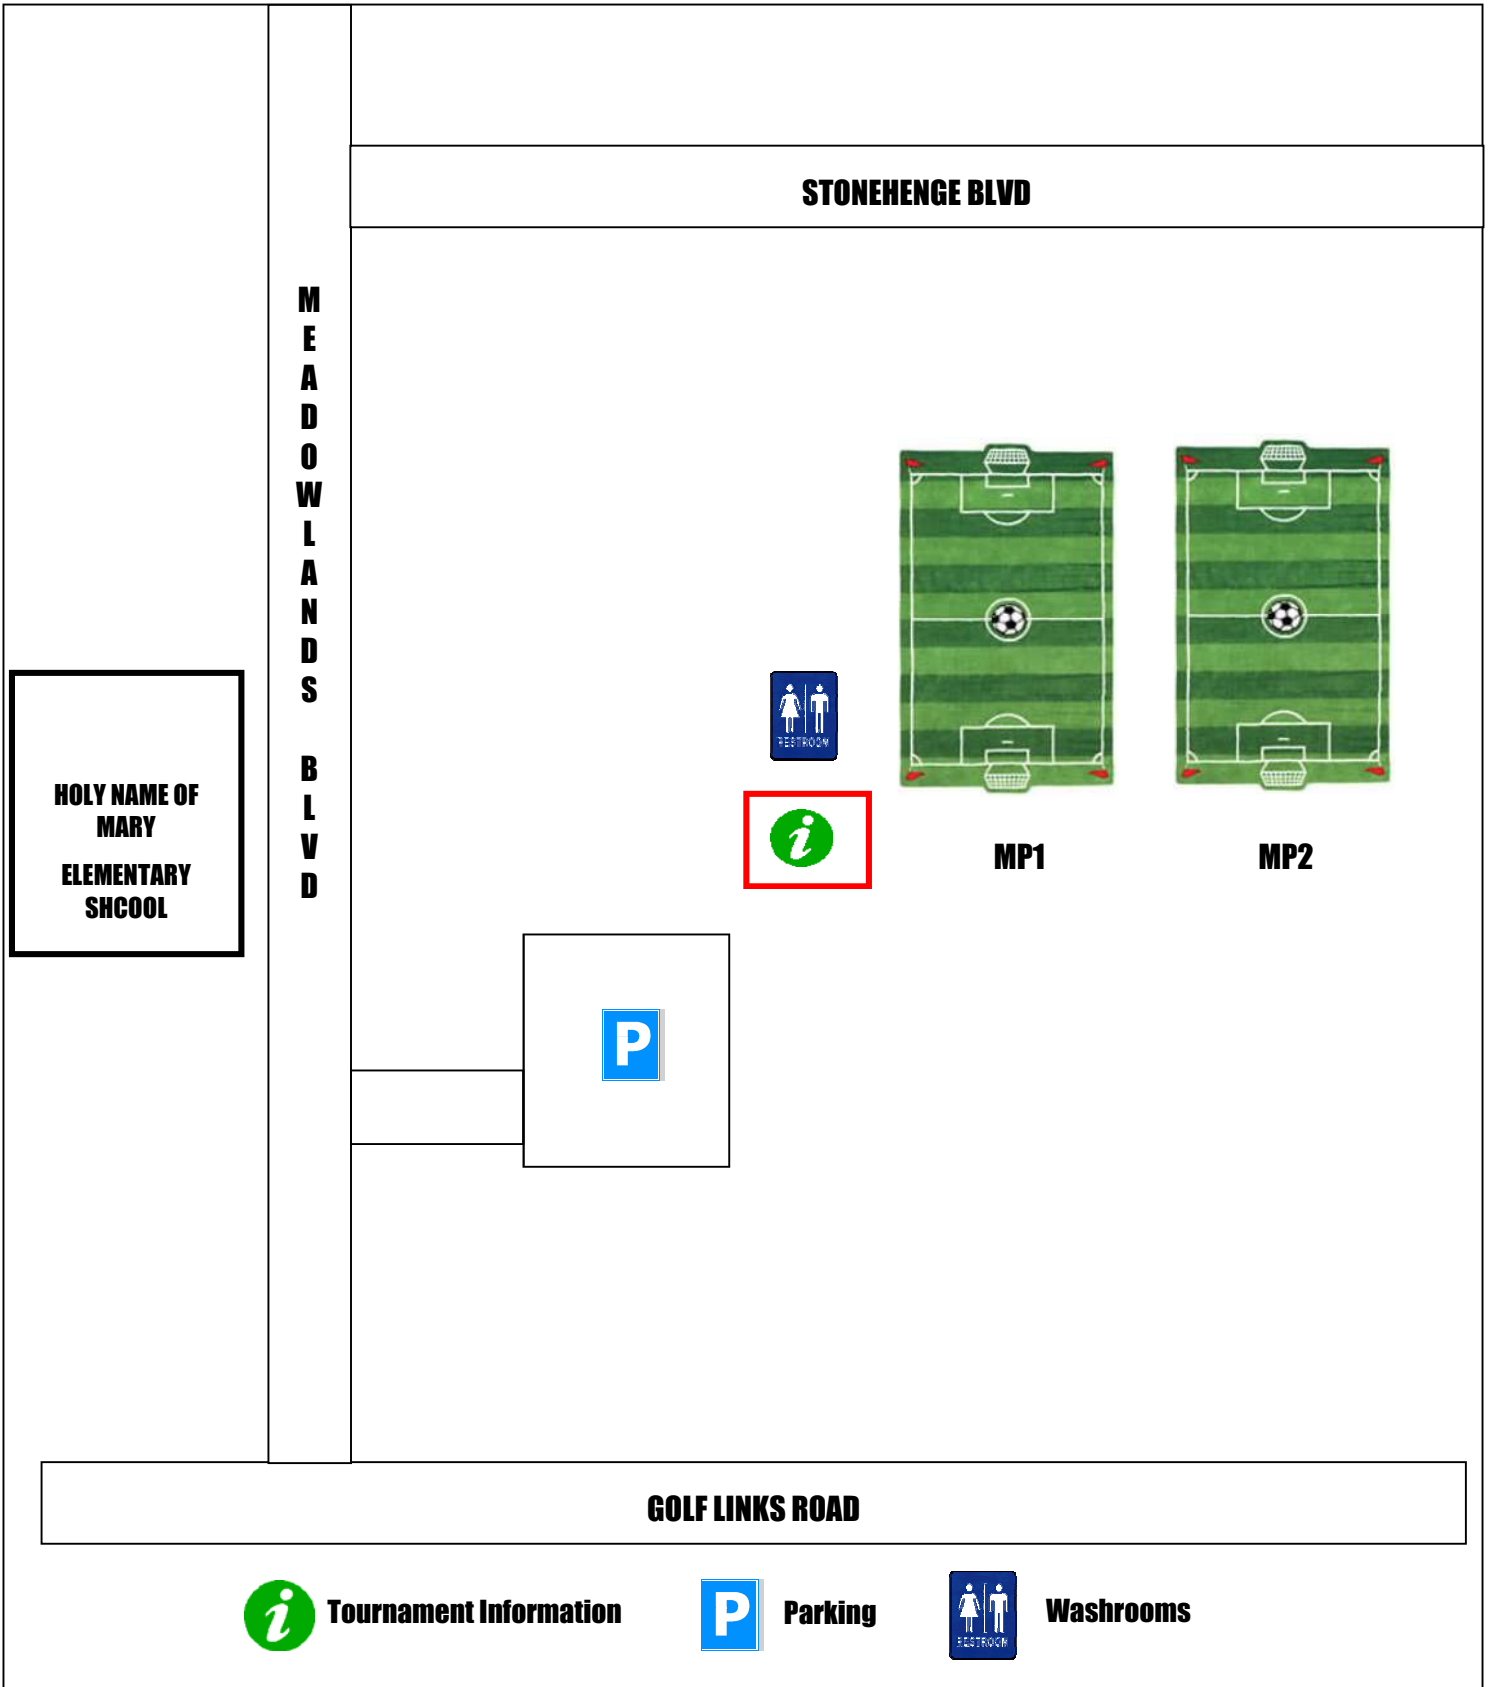

MEADOWLANDS PARK - FIELD MAP

STONEHENGE BLVD

M E A D O W L A N D S
B L V D

HOLY NAME OF
MARY
ELEMENTARY
SCHOOL

MP1

MP2

GOLF LINKS ROAD

Tournament Information

Parking

Washrooms