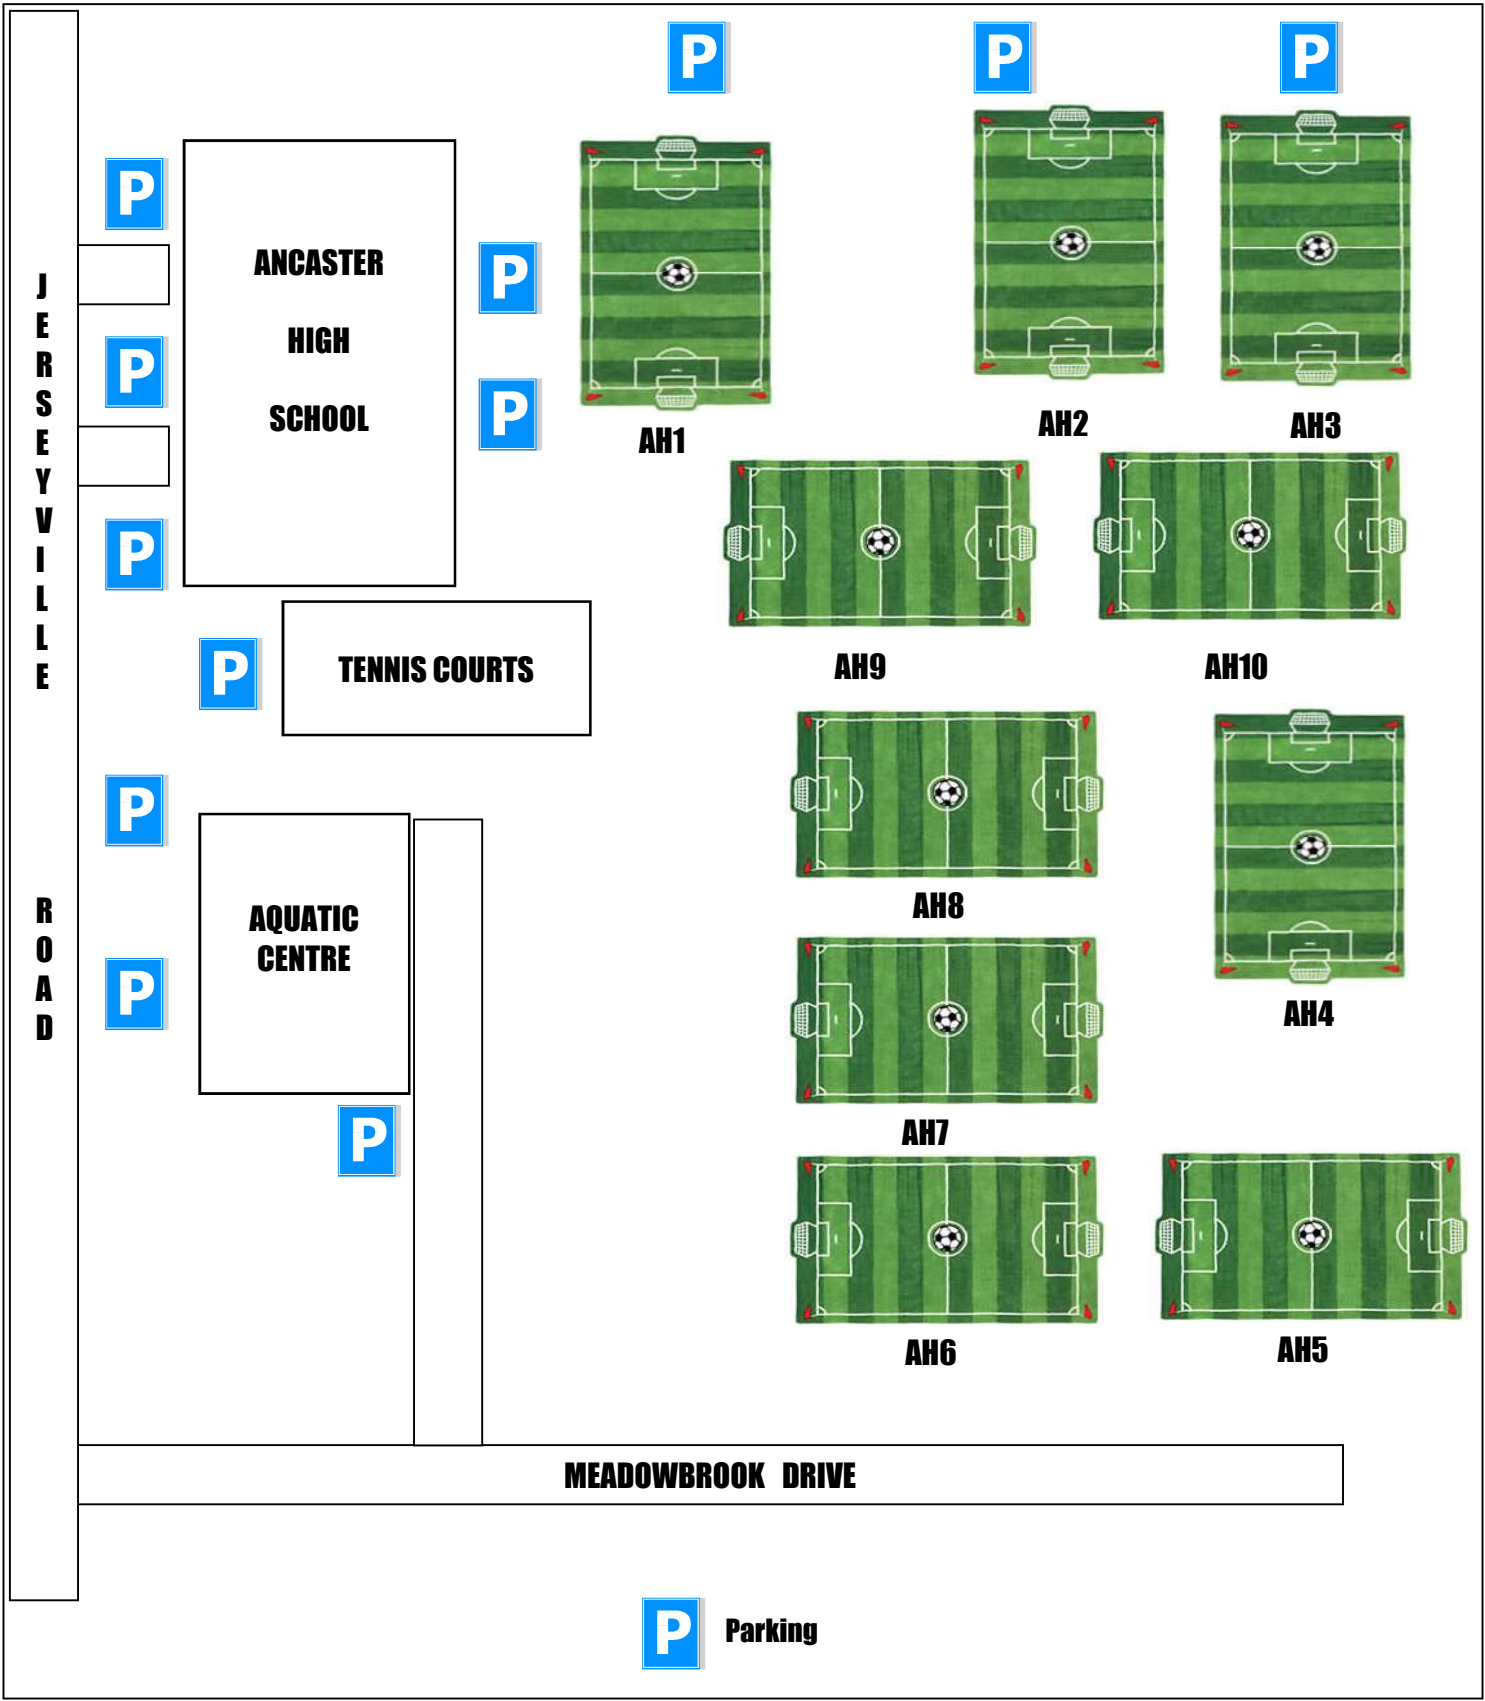

# ANCASTER HIGH SCHOOL—FIELD MAP

JERSEYVILLE ROAD

ROAD

ANCASTER HIGH SCHOOL

TENNIS COURTS

AQUATIC CENTRE

MEADOWBROOK DRIVE

**P** Parking

**P**

**P**

**P**

**P**

**P**

**P**

**P**

**P**

**P**

**P**

**P**

AH1

AH2

AH3

AH9

AH10