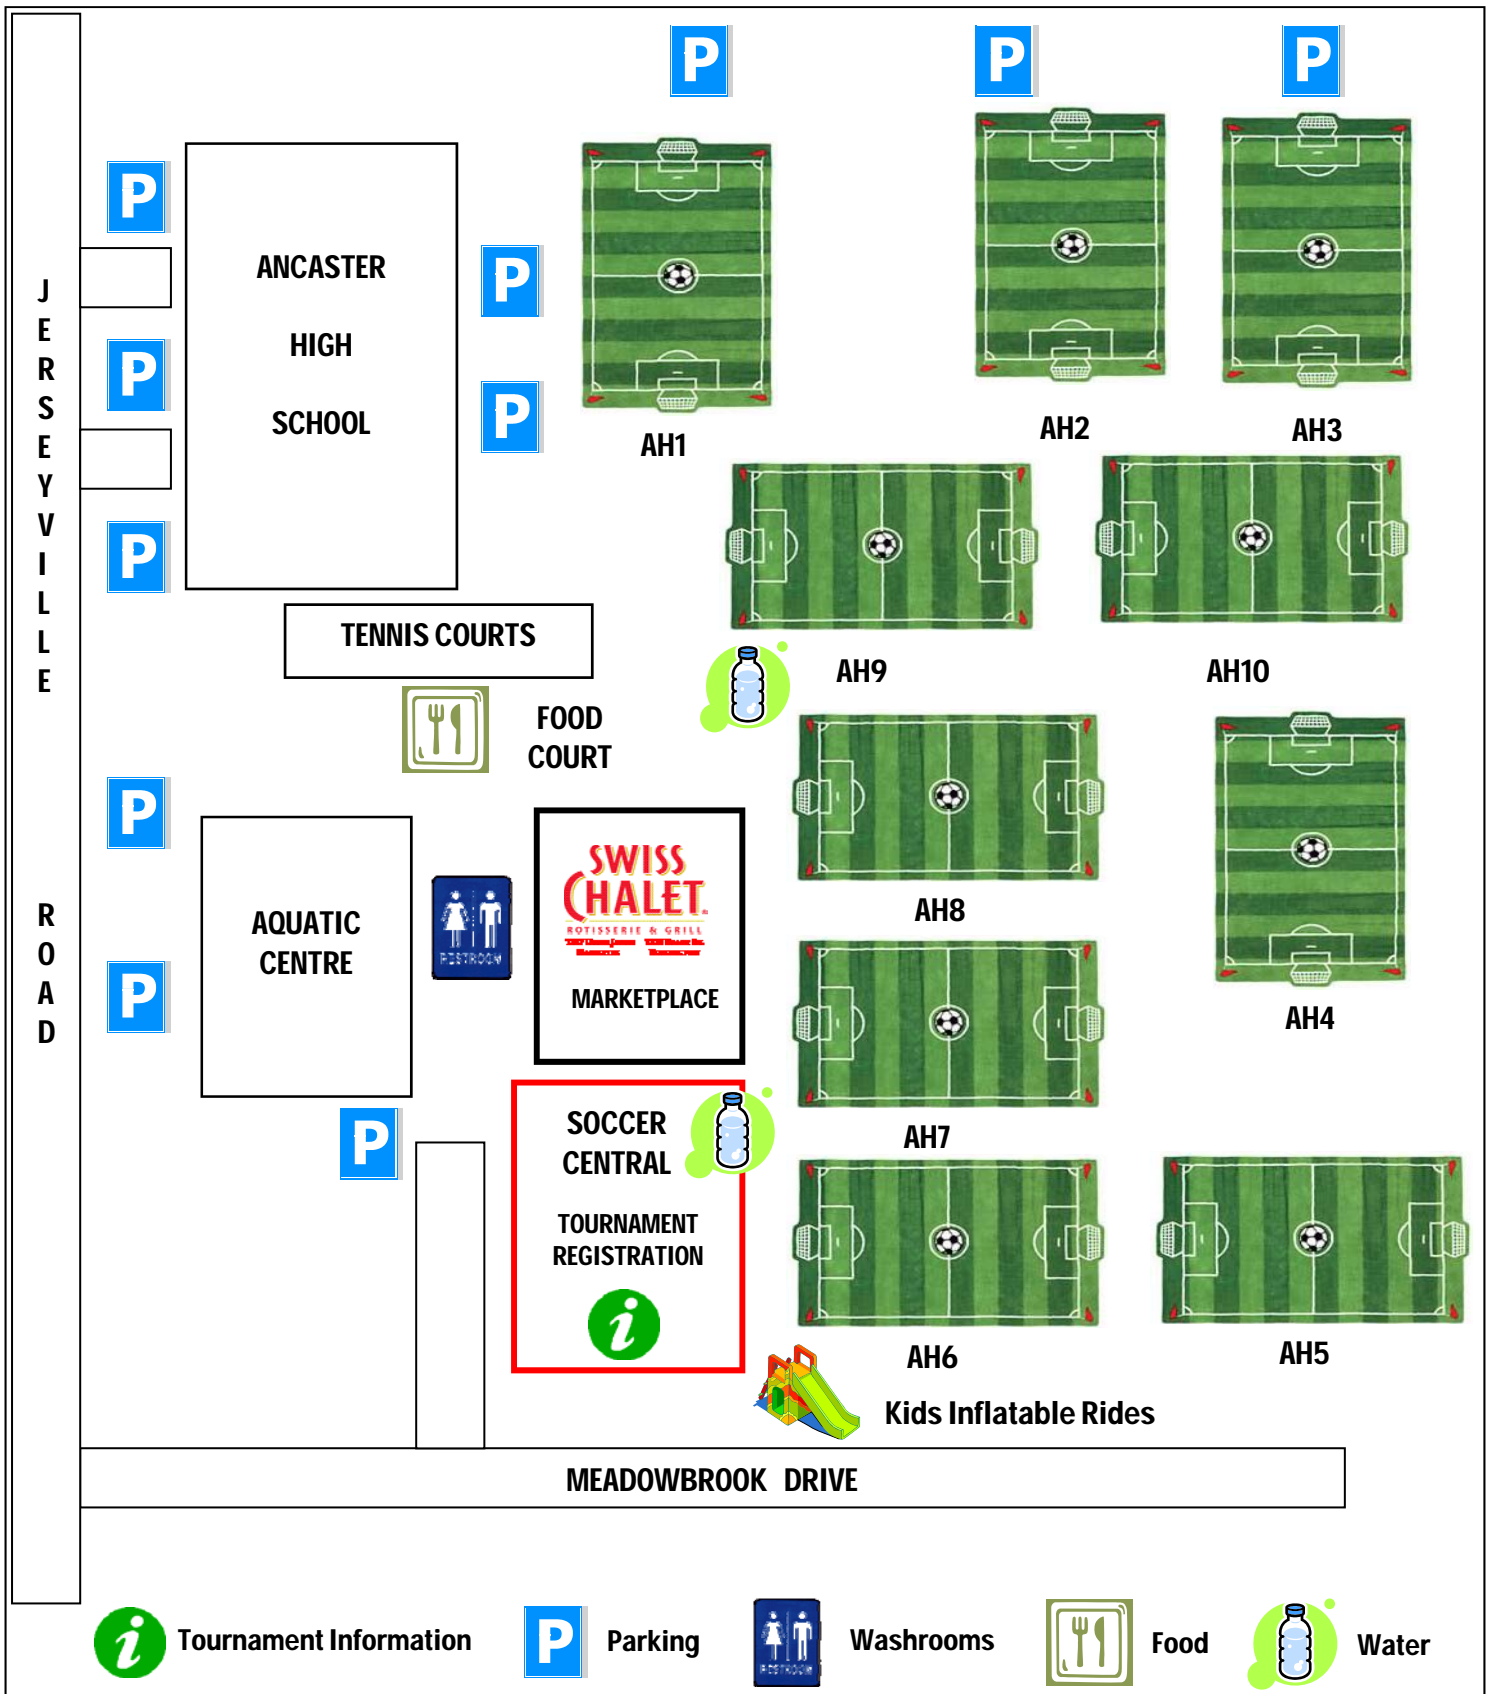

From the West

1. Take **Hwy 403 East** towards Hamilton.
2. Exit the 403 at **Wilson St (Hwy 2)**.
3. At the top of the off ramp turn **LEFT** on to **Wilson St (Hwy 2)**.
4. At the round about turn **LEFT** on to **Meadowbrook Road**.
5. The entrance to Ancaster High and Soccer Central is about 1 km down on your right hand side.

ANCASTER HIGH SCHOOL—FIELD MAP

Tournament Information

Parking

Washrooms

Food

Water

ANCASTER HIGH SCHOOL—SOCCER CENTRAL

Give Aways

Tournament Registration
Tournament Information
Trophy Presentations

MARKET PLACE & FOOD COURT

- 20 Kenya Tent
- 19 SkyView Sports Aerial Photos
- 18 BMO Team of the Week
- 17 Sausage & Veggie Dogs
- 16 Soccer Merchandise
- 15 Hamilton Minor Football
- 14 BMO Ancaster
- 13 Lollipops
- 12 Pizza
- 11 DJ

Sat. **SOCCER** Supreme Trophies Sun.

Main Food Tent
Team Lunches

MEADOWBROOK DRIVE