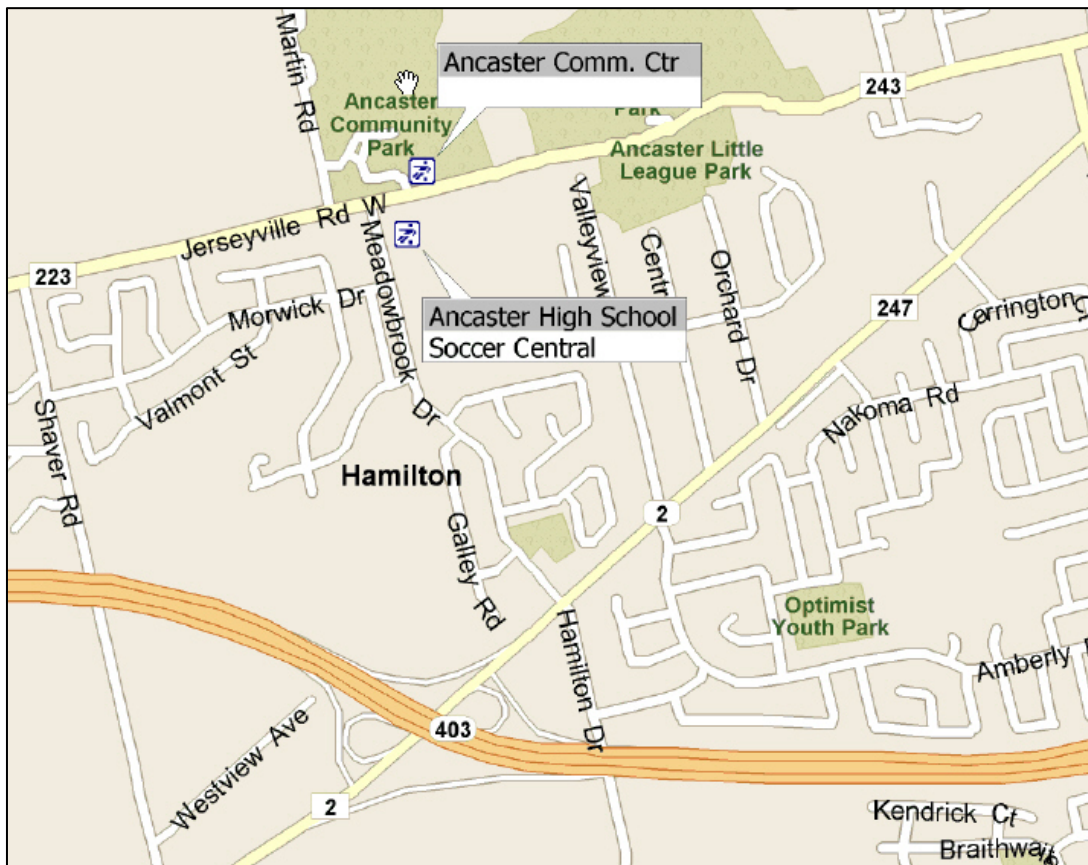

Directions & Maps

Ancaster High School (Soccer Central) 374 Jerseyville Rd., Ancaster

From the East

1. Take **Hwy 403 West** towards Hamilton.
2. Exit the 403 at **Wilson St (Hwy 2)**.
3. At the top of the off ramp turn **RIGHT** on to **Wilson St (Hwy 2)**.
4. At the round about turn **LEFT** on to **Meadowbrook Road**.
5. The entrance to Ancaster High and Soccer Central is about 1 km down on your right hand side.

From the West

1. Take **Hwy 403 East** towards Hamilton.
2. Exit the 403 at **Wilson St (Hwy 2)**.
3. At the top of the off ramp turn **LEFT** on to **Wilson St (Hwy 2)**.
4. At the round about turn **LEFT** on to **Meadowbrook Road**.
5. The entrance to Ancaster High and Soccer Central is about 1 km down on your right hand side.

ANCASTER HIGH SCHOOL—FIELD MAP

Tournament Information

Parking

Washrooms

Food

Water

ANCASTER HIGH SCHOOL—SOCCER CENTRAL

Give Aways

Tournament Registration
Tournament Information
Trophy Presentations

MARKET PLACE & FOOD COURT

- 20 Kenya Tent
- 19 SkyView Sports Aerial Photos
- 18 BMO Team of the Week
- 17 Sausage & Veggie Dogs
- 16 Soccer Merchandise
- 15 Hamilton Minor Football
- 14 BMO Ancaster
- 13 Lollipops
- 12 Pizza
- 11 DJ