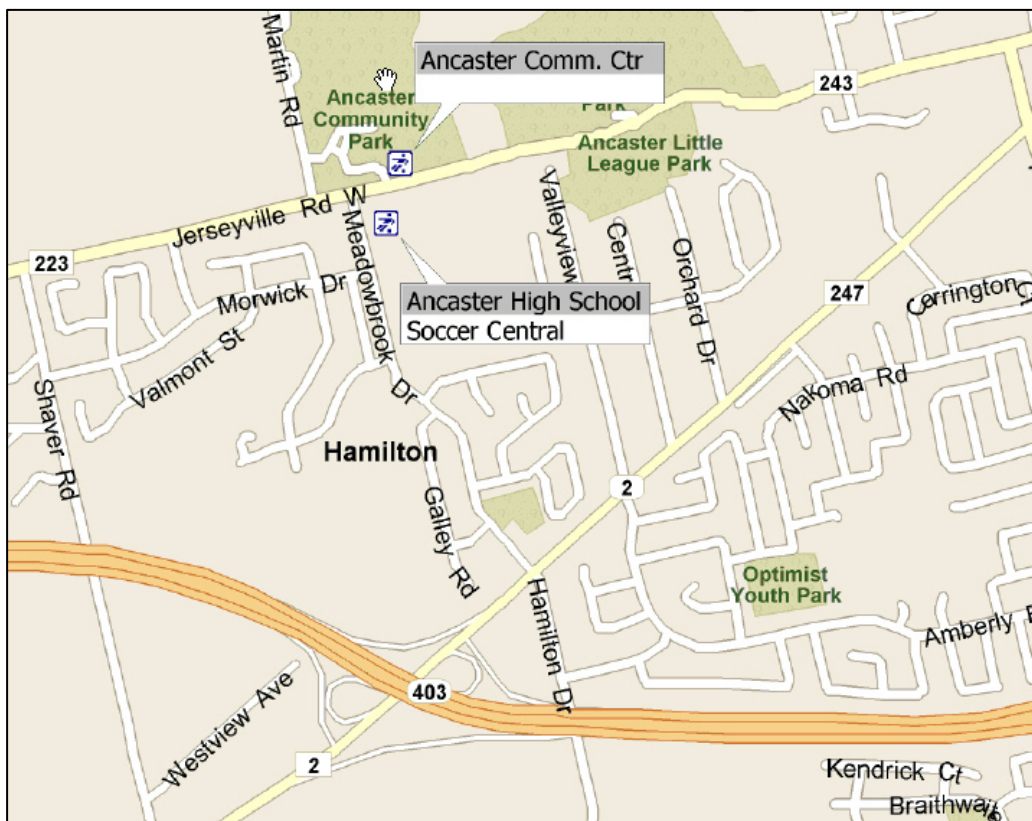

Directions & Maps

Robert E. Wade Ancaster Community Park

385 Jerseyville Rd., Ancaster

From the East

1. Take **Hwy 403 West** towards Hamilton.
2. Exit the 403 at **Wilson St (Hwy 2)**
3. At the top of the off ramp turn **RIGHT** on to **Wilson St (Hwy 2)**
4. At the round about turn **LEFT** on to **Meadowbrook Road.**
5. Follow **Meadowbrook Road** for about 1km to Jerseyville Road.
6. Turn right on to **Jerseyville Road**, the entrance to the Community Centre is about 100m down on your left hand side.

From the West

1. Take **Hwy 403 East** towards Hamilton.
2. Exit the 403 at **Wilson St (Hwy 2)**
3. At the top of the off ramp turn **LEFT** on to **Wilson St (Hwy 2)**
4. At the round about turn **LEFT** on to **Meadowbrook Road.**
5. Follow **Meadowbrook Road** for about 1km to Jerseyville Road.

6. Turn right on to **Jerseyville Road**, the Community Centre is about 100m down on your left hand side.

on to **Jerseyville Road**, the entrance to the Community Centre is about 100m down on your left hand side.

ROBERT E. WADE ANCASTER COMMUNITY PARK