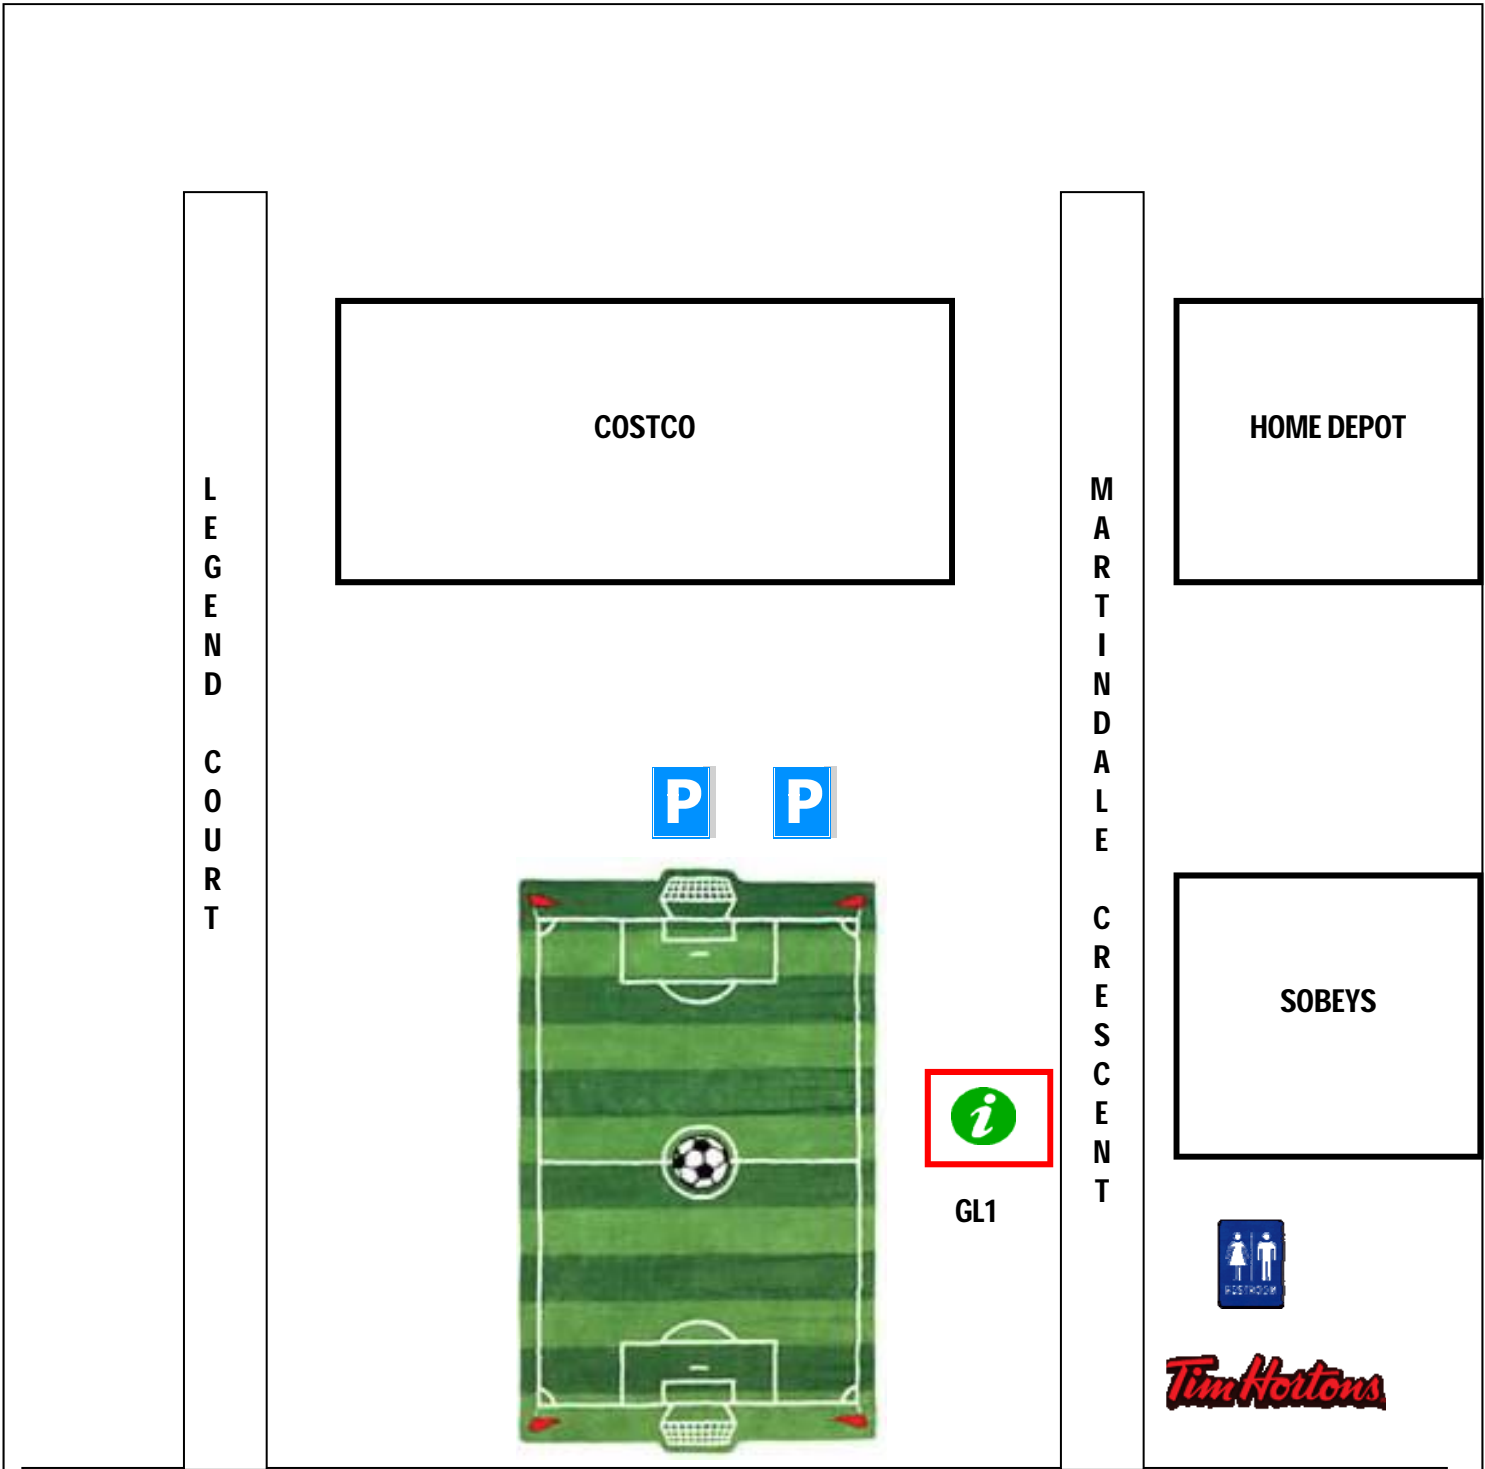

#### From the East

1. Take **Hwy 403 West** towards Hamilton.
2. Exit the 403 at the **Lincoln Alexander Parkway/Mohawk Road** exit.
3. Keep left to continue on **The Lincoln Alexander Parkway**.
4. Exit the **Lincoln Alexander Parkway** at **Golf Links Road**.
5. At the top of the off ramp turn **RIGHT** on to **Golf Links Road**
6. Follow **Golf Links Road** for about 700m.
7. Turn **RIGHT** on to **Martindale Crescent**, Golf Links field is on your left hand side.

# GOLF LINKS - FIELD MAP

 Tournament Information

 Parking

 Washrooms

## Directions & Maps