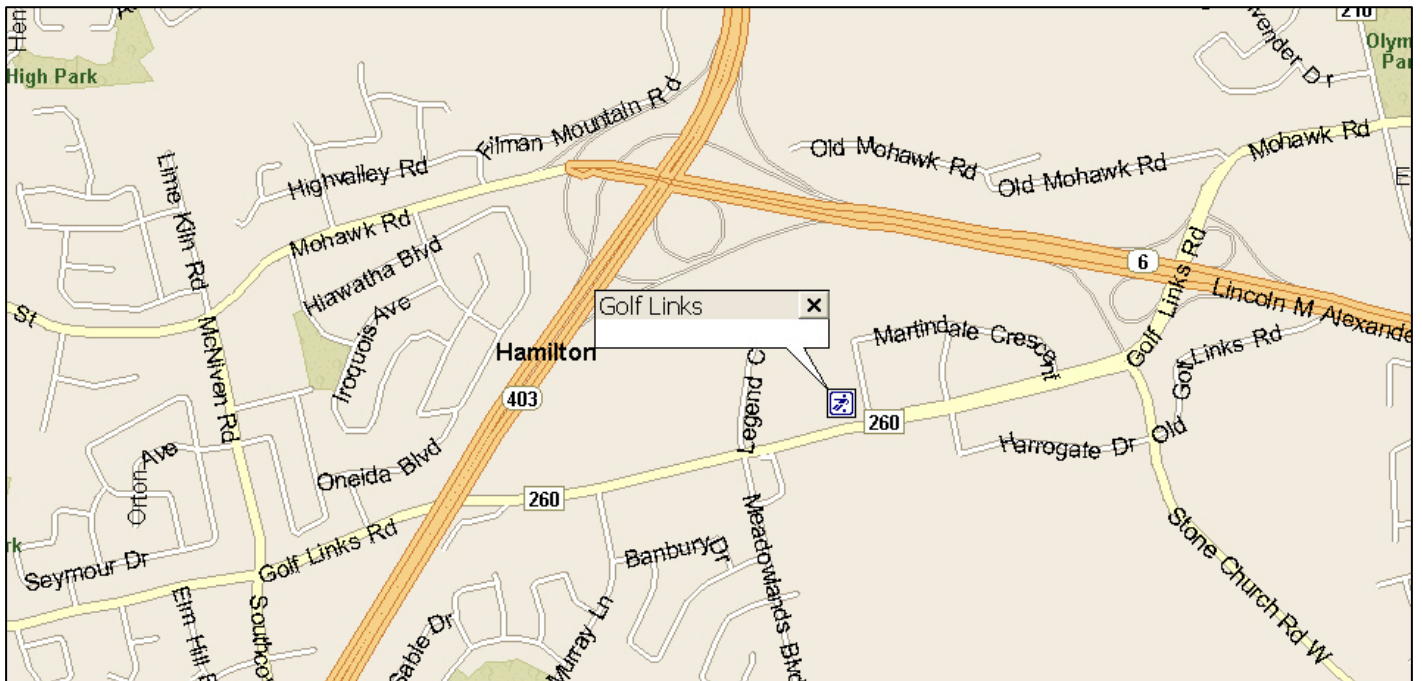

## Directions & Maps

#### From the East

1. Take **Hwy 403 West** towards Hamilton.
2. Exit the 403 at the **Lincoln Alexander Parkway/Mohawk Road** exit.
3. Keep left to continue on **The Lincoln Alexander Parkway**.
4. Exit the **Lincoln Alexander Parkway** at **Golf Links Road**.
5. At the top of the off ramp turn **RIGHT** on to **Golf Links Road**
6. Follow **Golf Links Road** for about 700m.
7. Turn **RIGHT** on to **Martindale Crescent**, Golf Links field is on your left hand side.

#### From the West

1. Take **Hwy 403 East** towards Hamilton.
2. Exit the 403 at the **Lincoln Alexander Parkway** exit.
3. Exit the **Lincoln Alexander Parkway** at **Golf Links Road**.
4. At the top of the off ramp turn **RIGHT** on to **Golf Links Road**
5. Follow **Golf Links Road** for about 700m.
6. Turn **RIGHT** on to **Martindale Crescent**, Golf Links field is on your left hand side.