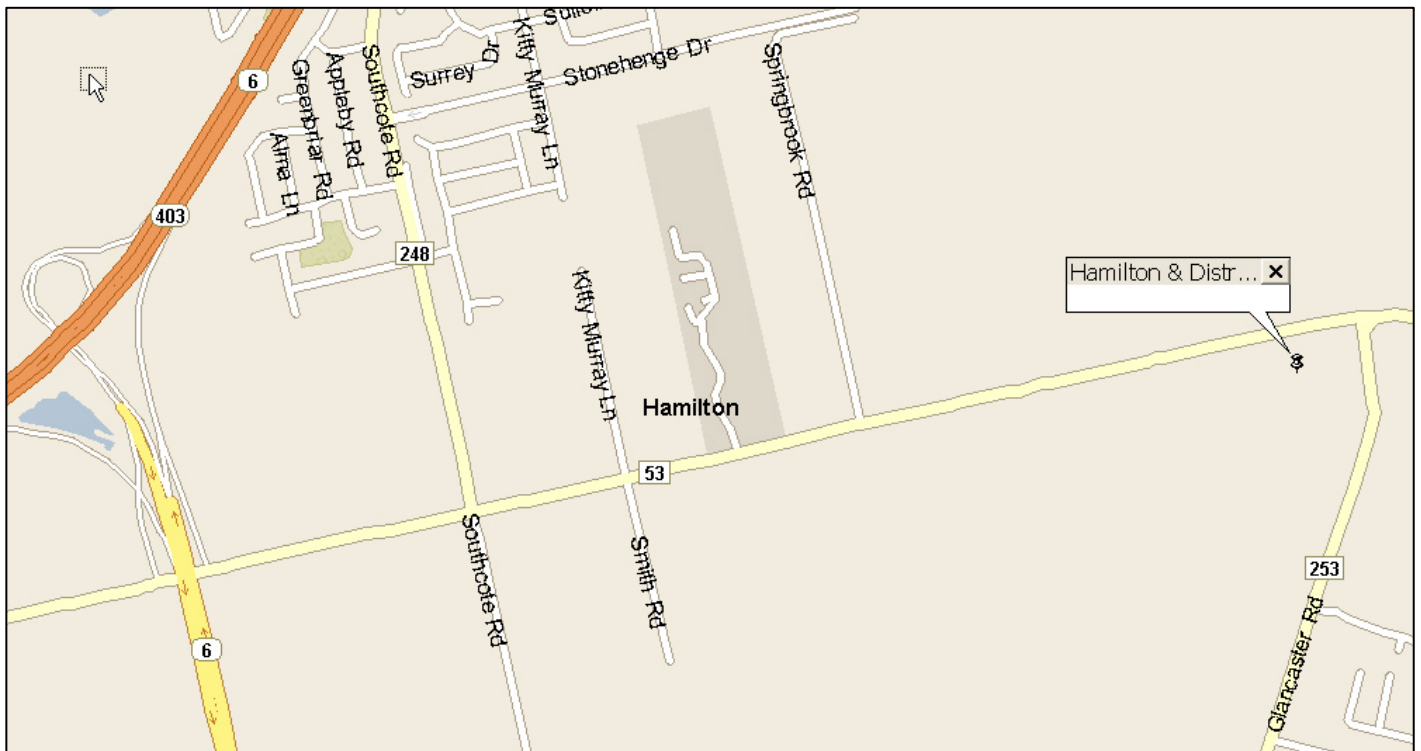

Directions & Maps

Hamilton District Christian High School

92 Glancaster Rd., Ancaster

From the East

1. Take **Hwy 403 West** towards Hamilton.
2. Exit the 403 at the **Garner Road (Hwy 53)** exit
3. Turn **LEFT** on to **Garner Road (Hwy 53)**.
4. Follow **Garner Road (Hwy 53)** for about 3.0km to **Glancaster Road**, you will see the High School and the field on your right hand side.
5. Turn **LEFT** on to **Glancaster Road** and then **RIGHT** into the Parking Lot.

From the West

1. Take **Hwy 403 East** towards Hamilton.
2. Exit the 403 at **Highway 6**
3. Exit **Highway 6** at **Book Road**.
4. Turn **LEFT** on to **Book Road** and follow it for about 1km to **Southcote Road**.
5. Turn **LEFT** on to **Southcote Road** and follow it for about 1km to **Garner Road (Hwy 53)**.
6. Turn **RIGHT** on to **Garner Road (Hwy 53)**.
7. Follow **Garner Road (Hwy 53)** for about 3.0km to **Glancaster Road**, you will see the High School and the field on your right hand side.