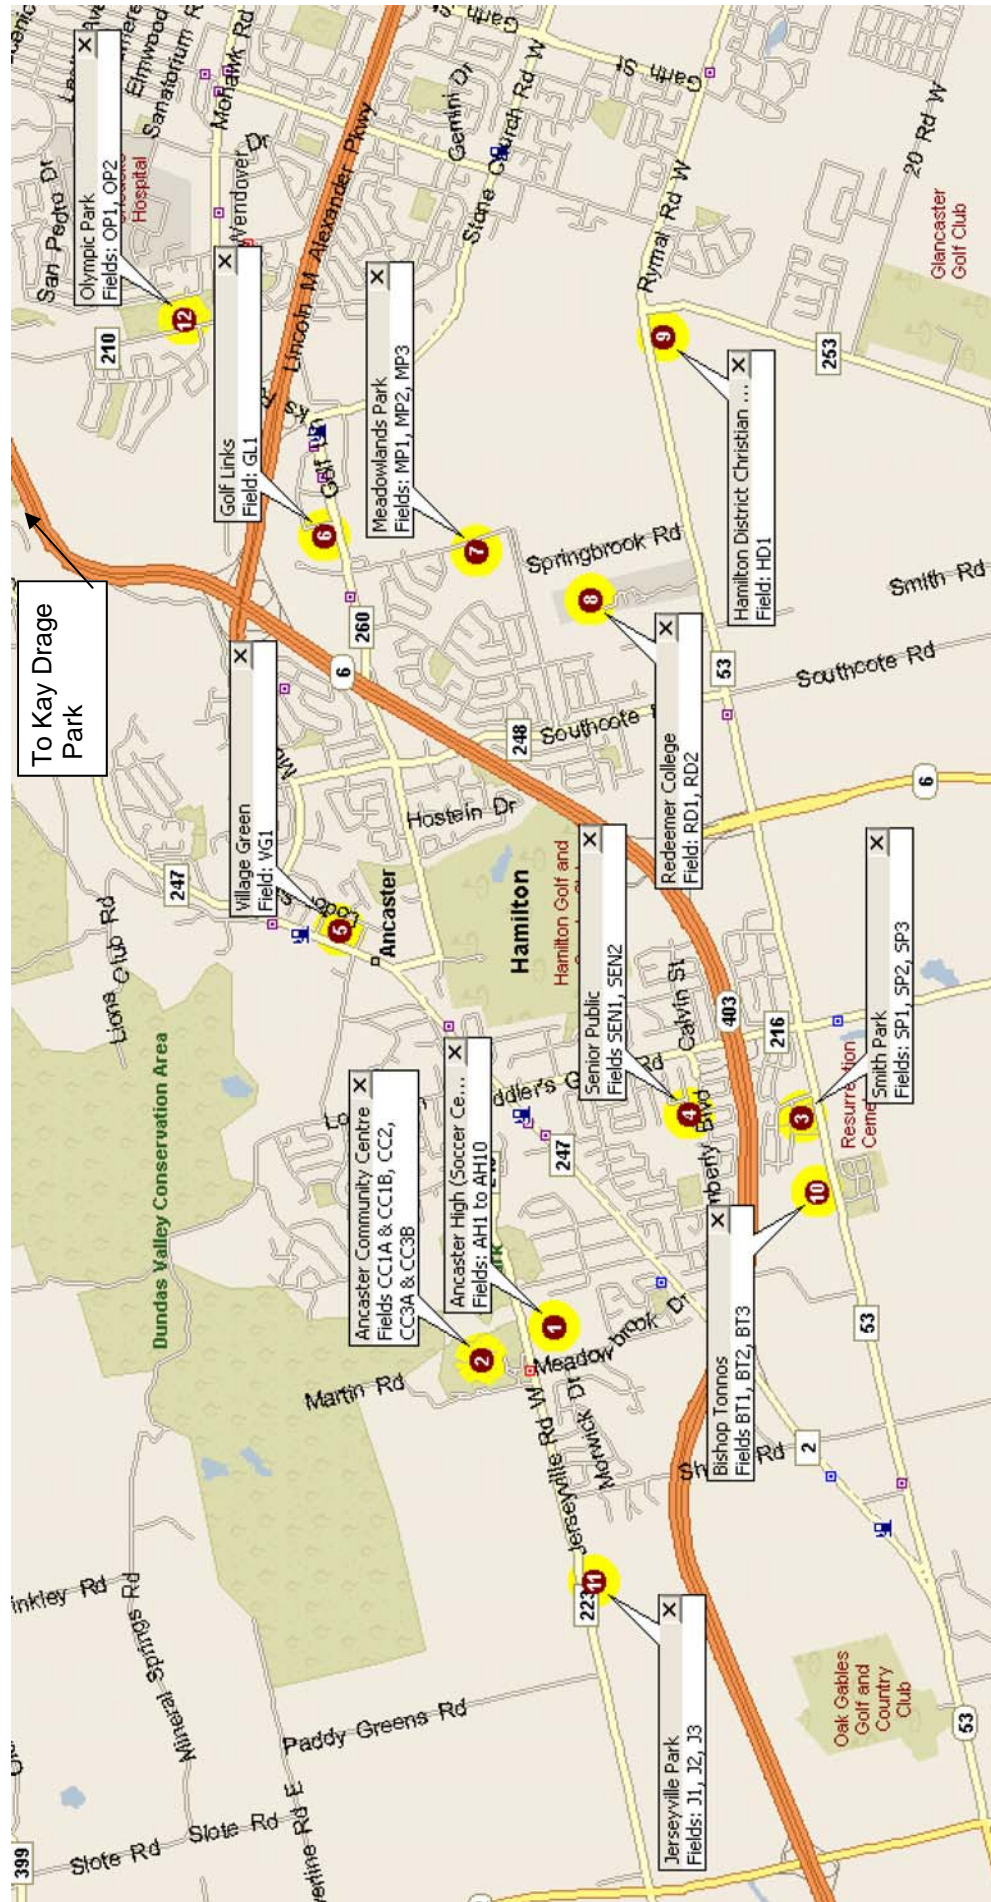

## FIELD OVERVIEW MAP

## Park Addresses

\*Please note that not all locations have specific addresses, where this is the case approximations are given.

- **Ancaster High School**  
374 Jerseyville Rd., Ancaster
- **Ancaster Community Centre**  
385 Jerseyville Rd., Ancaster
- **Golf Links Soccer Pitch**  
Cross Street: Golf Links Rd. & Martindale Cres., Ancaster
- **Hamilton District Christian High School**  
92 Glancaster Rd., Ancaster
- **Jerseyville Road Soccer Pitch** (LAT: 43.213522, LONG: 80.024259)  
Approximately 675 Jerseyville Rd., Ancaster  
Located on Jerseyville Road, approximately 450 metres west of Shaver Road, on south side of road
- **Kay Drage Park**  
80 Macklin Street North, Hamilton.
- **Meadowlands Soccer Pitch**  
Across from 161 Meadowlands Blvd., Ancaster
- **Olympic Park**  
948 Mohawk Road West., Hamilton
- **Redeemer University College**  
777 Garner Rd E, Ancaster
- **Senior Public**  
75 Concerto Crt , Ancaster
- **James Smith Park “SMITH PARK”**  
Cross streets - Braithwaite Ave and Naomi Crt, Ancaster.
- **Ancaster Fairgrounds –SHUTTLE & CAR POOL PARKING**  
630 Trinity Rd, Hamilton