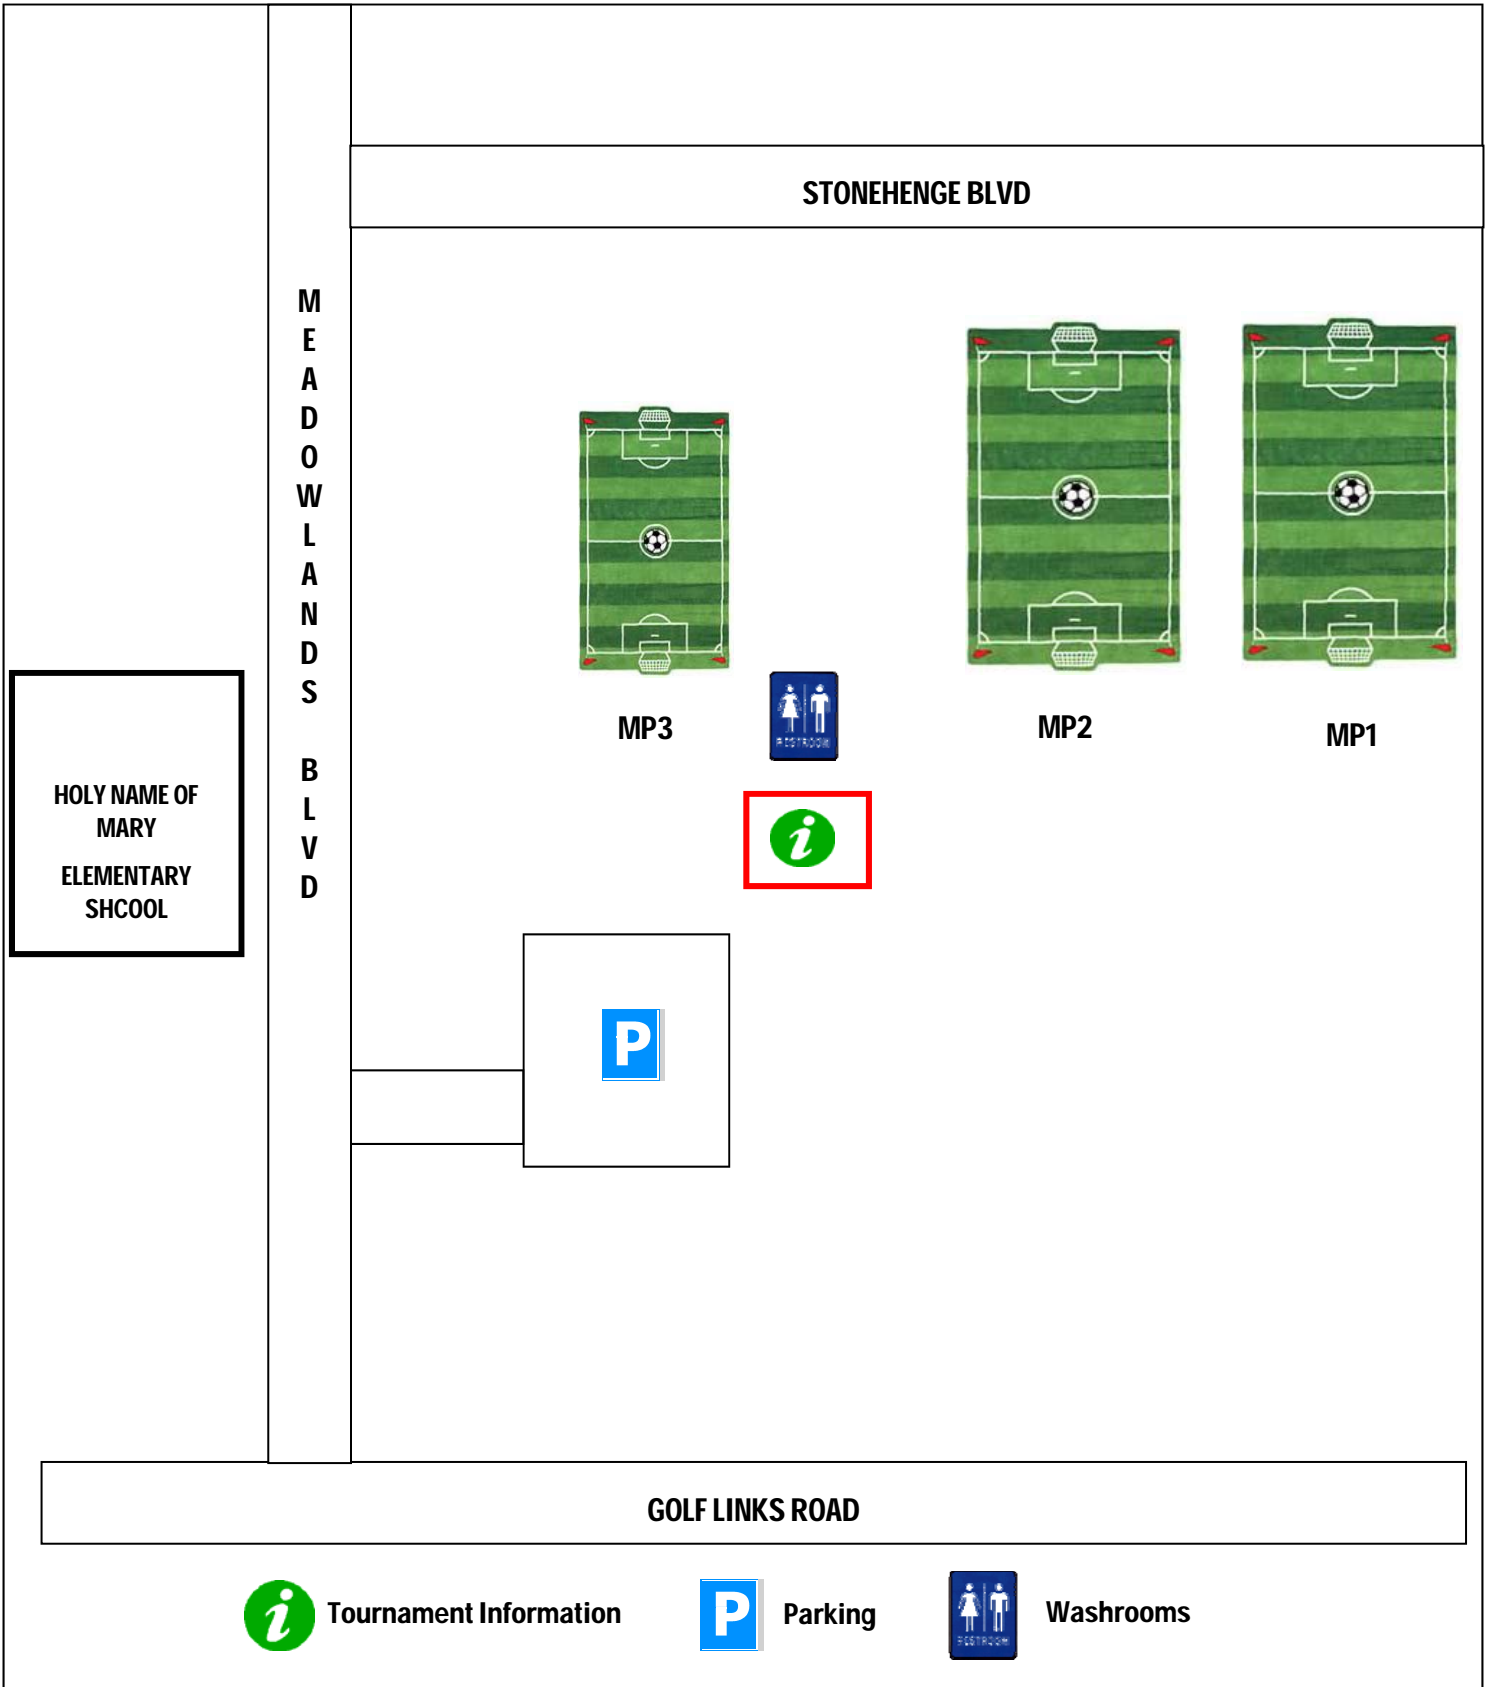

Directions & Maps

Meadowlands Park

Across from 161 Meadowlands Blvd., Ancaster

From the East

1. Take **Hwy 403 West** towards Hamilton.
2. Exit the 403 at the **The Lincoln Alexander Parkway/Mohawk Road** exit.
3. Keep left to continue on **The Lincoln Alexander Parkway**.
4. Exit the **The Lincoln Alexander Parkway** at **Golf Links Road**.
5. At the top of the off ramp turn **RIGHT** on to **Golf Links Road**
6. Follow **Golf Links Road** for about 900m.
7. Turn **LEFT** on to **Meadowlands Boulevard** and follow it for about 700m , Meadowlands Park is on your right hand side across from Holy Name of Mary Elementary School.

MEADOWLANDS PARK - FIELD MAP

Directions & Maps

Meadowlands Park to Ancaster High (Soccer Central)

1. From Meadowlands Park turn LEFT on to **Meadowlands Boulevard** and follow it back to **Golf Links Road**.
2. Turn RIGHT on to **Golf Links Road** and follow it for about 900m to the **Lincoln Alexander Parkway West**.
3. Stay in the middle lane and keep RIGHT on to the ramp to the **Lincoln Alexander Parkway West**
4. Follow the **Lincoln Alexander Parkway West** for about 1.0km and take the ramp on your LEFT to the **Hwy 403 West** towards Brantford.
5. Follow **Hwy 403 West** for about 6.0km to the **Wilson St (Hwy 2)** exit.
6. Exit the 403 at **Wilson St (Hwy 2)**.
7. At the top of the off ramp turn RIGHT on to **Wilson St (Hwy 2)**.
8. At the roundabout turn LEFT on to **Meadowbrook Road**.
9. The entrance to Ancaster High and Soccer Central is about 1 km down on your right hand side.