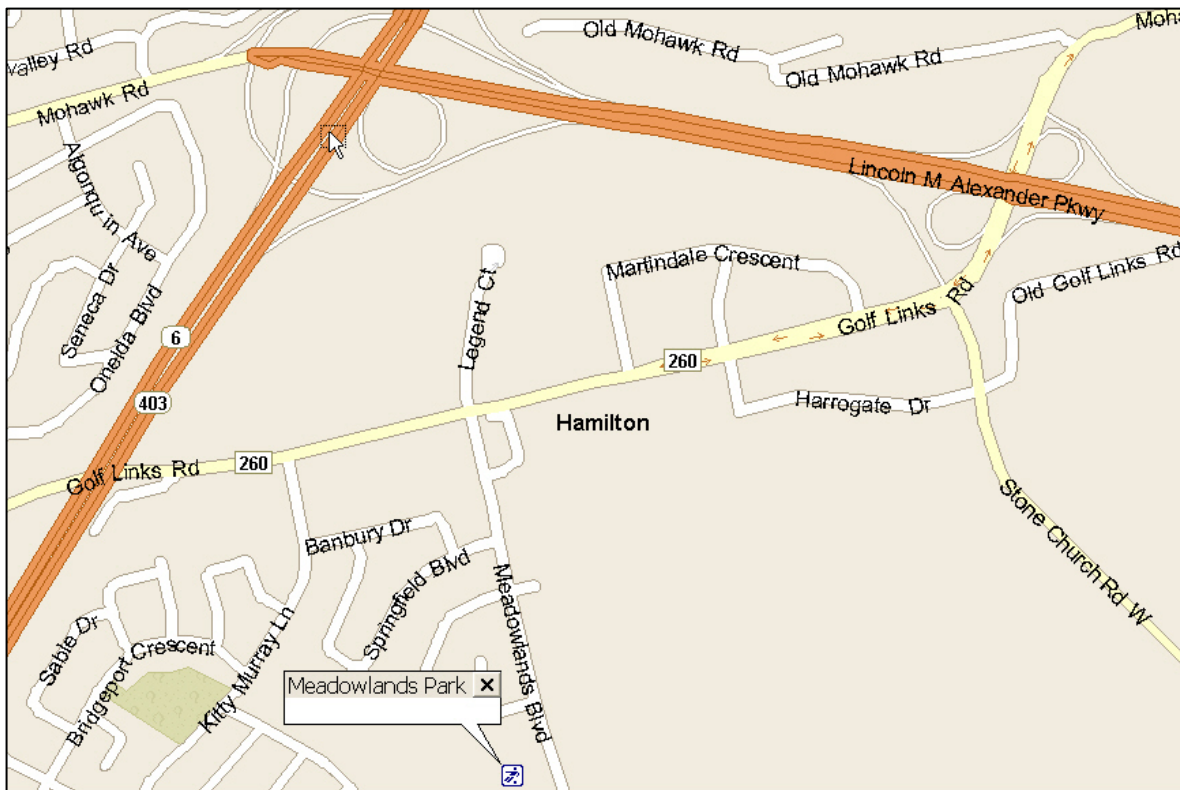

Directions & Maps

Meadowlands Park

Across from 161 Meadowlands Blvd., Ancaster

From the East

1. Take **Hwy 403 West** towards Hamilton.
2. Exit the 403 at the **The Lincoln Alexander Parkway/Mohawk Road** exit.
3. Keep left to continue on **The Lincoln Alexander Parkway**.
4. Exit the **The Lincoln Alexander Parkway** at **Golf Links Road**.
5. At the top of the off ramp turn **RIGHT** on to **Golf Links Road**
6. Follow **Golf Links Road** for about 900m.
7. Turn **LEFT** on to **Meadowlands Boulevard** and follow it for about 700m , Meadowlands Park is on your right hand side across from Holy Name of Mary Elementary School.

From the West

1. Take **Hwy 403 East** towards Hamilton.
2. Exit the 403 at the **The Lincoln Alexander Parkway** exit.
3. Exit the **The Lincoln Alexander Parkway** at **Golf Links Road**.
4. At the top of the off ramp turn **RIGHT** on to **Golf Links Road**
5. Follow **Golf Links Road** for about 900m.
6. Turn **LEFT** on to **Meadowlands Boulevard** and follow it for about 700m , Meadowlands Park is on your right hand side across from Holy Name of Mary Elementary School.