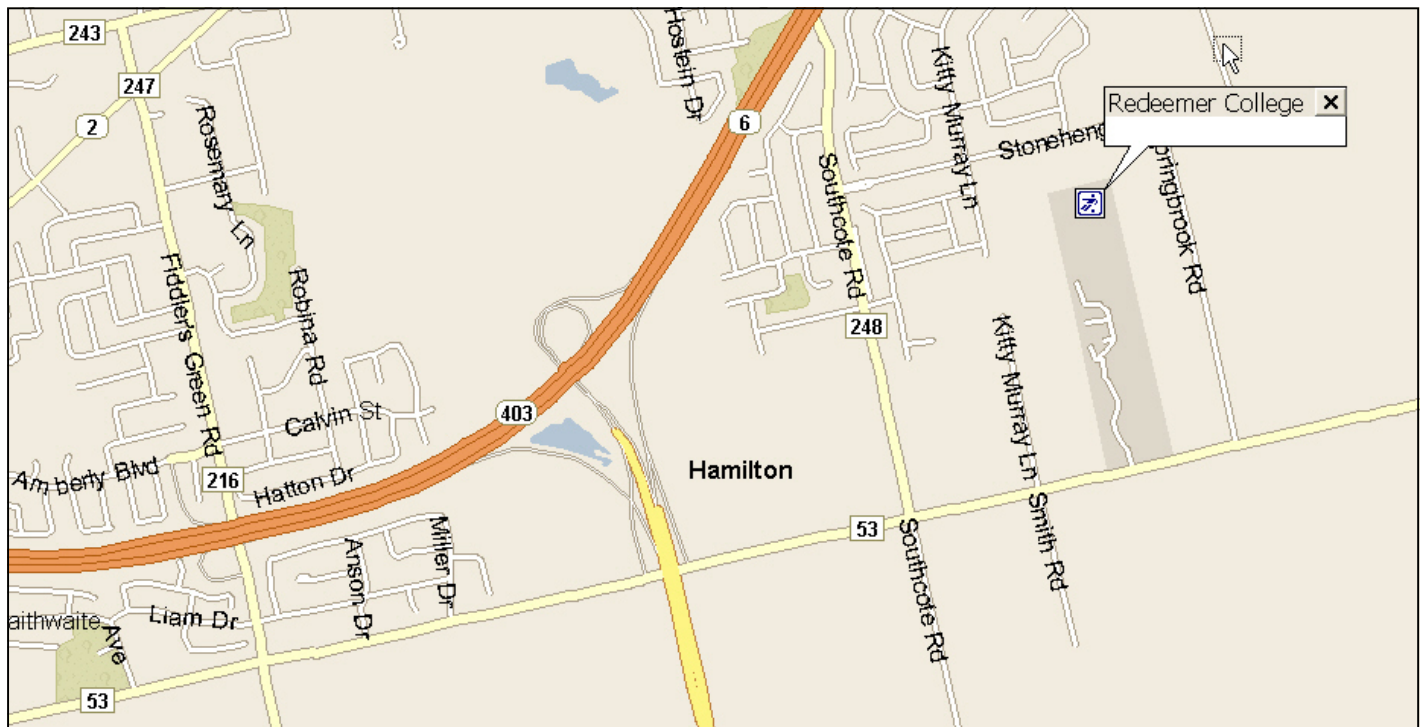

Directions & Maps

Redeemer University College

777 Garner Rd. E., Ancaster

From the East

1. Take **Hwy 403 West** towards Hamilton.
2. Exit the 403 at the **Garner Road (Hwy 53)** exit
3. Turn **LEFT** on to **Garner Road (Hwy 53)**.
4. Follow **Garner Road (Hwy 53)** for about 1.5km, Redeemer University College is on your left hand side.
5. Turn **LEFT** into the university and follow the main road to the back of the campus, the Soccer Fields are behind the Augustine Hall student residences.

From the West

1. Take **Hwy 403 East** towards Hamilton.
2. Exit the 403 at **Highway 6**
3. Exit **Highway 6** at **Book Road**.
4. Turn **LEFT** on to **Book Road** and follow it for about 1km to **Southcote Road**.
5. Turn **LEFT** on to **Southcote Road** and follow it for about 1km to **Garner Road (Hwy 53)**.
6. Turn **RIGHT** on to **Garner Road (Hwy 53)**.
7. Follow **Garner Road (Hwy 53)** for about 500m, Redeemer University College is on your left hand side.

Directions & Maps

Redeemer University College to Ancaster High (Soccer Central)

1. From Redeemer College University follow the main road back to **Garner Road (Hwy 53)**.
2. Turn **RIGHT** on to **Garner Road (Hwy 53)** and follow it for about 4.5km to **Hamilton Drive**.
3. Turn **RIGHT** on to **Hamilton Drive** and follow it for about 1km to the roundabout on **Wilson Street**.
4. **Go STRAIGHT AHEAD** through the roundabout on to Meadowbrook Drive.
5. The entrance to Ancaster High and Soccer Central is about 1km down on your right hand side.