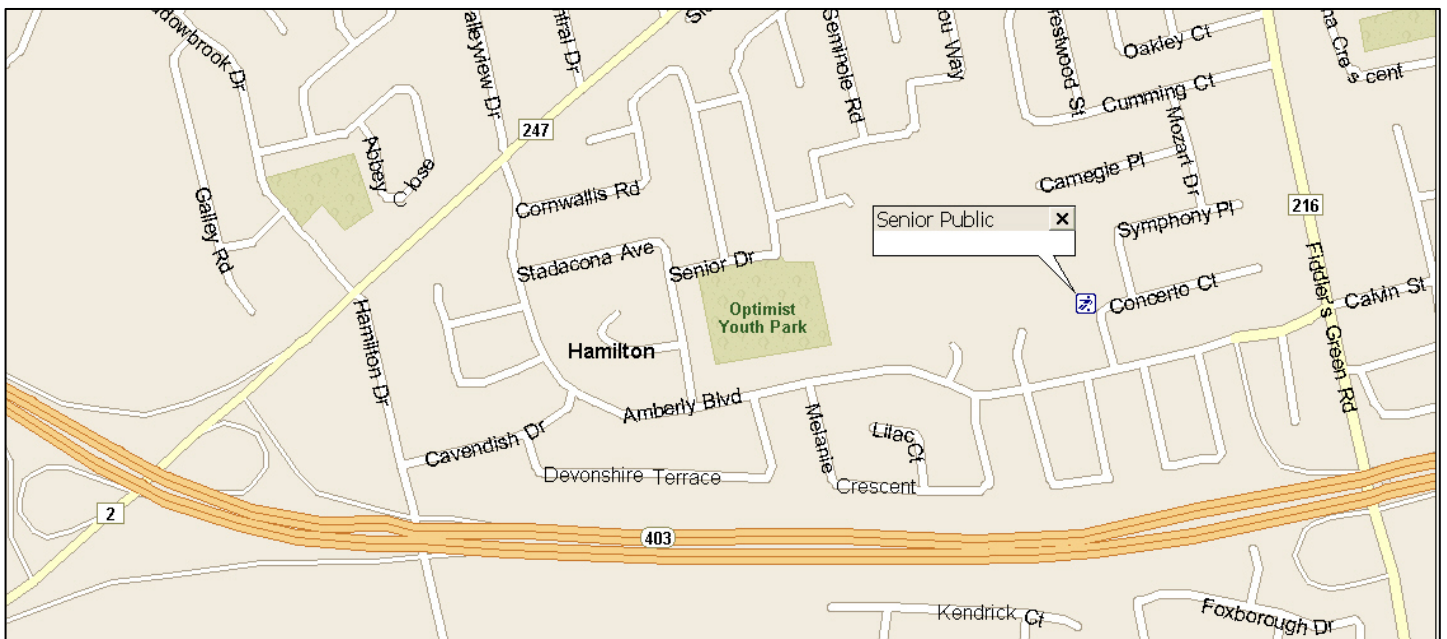

Directions & Maps

Senior Public

75 Concerto Crt , Ancaster

From the East

1. Take **Hwy 403 West** towards Hamilton.
2. Exit the 403 at **Fiddlers Green Road**
3. Turn **LEFT** on to **Amberly Blvd.**
4. Turn **RIGHT** on to **Concerto Court.**
5. You will see **St Joachim's Elementary School** turn **LEFT** into the school car park, the fields are at the side of the school.

From the West

1. Take **Hwy 403 East** towards Hamilton.
2. Exit the 403 at **Wilson St (Hwy 2)**
3. At the top of the off ramp turn **LEFT** on to **Wilson St (Hwy 2)**
4. Follow **Wilson St (Hwy 2)** through the roundabout..
5. Turn **RIGHT** on to **Amberly Blvd.** and follow it for about 1km.
6. Turn **LEFT** on to **Concerto Court**, you will see **St Joachim's Elementary School** ahead of you.
7. Turn **LEFT** into the school car park, the fields are at the side of the school.

ANCASTER SENIOR PUBLIC - FIELD MAP

ANCASTER
SENIOR
PUBLIC

SEN2

SEN1

ST JOACHIM'S
ELEMENTARY SCHOOL

C
O
N
C
E
R
T
O

A
V
E

AMBERLEY BLVD

Tournament Information

Parking

Washrooms

Directions & Maps

Senior Public to Ancaster High (Soccer Central)

1. From St Joachim's Turn RIGHT on to **Concerto Court**.
2. Turn RIGHT on to **Amberly Blvd.** and follow it for about 1km to **Wilson 2 (Hwy 2)**.
3. Turn RIGHT at **Wilson St (Hwy 2)** and follow it for about 300m to the roundabout..
4. At the roundabout turn RIGHT on to **Meadowbrook Road**.
5. The entrance to Ancaster High and Soccer Central is about 1 km down on your right hand side.