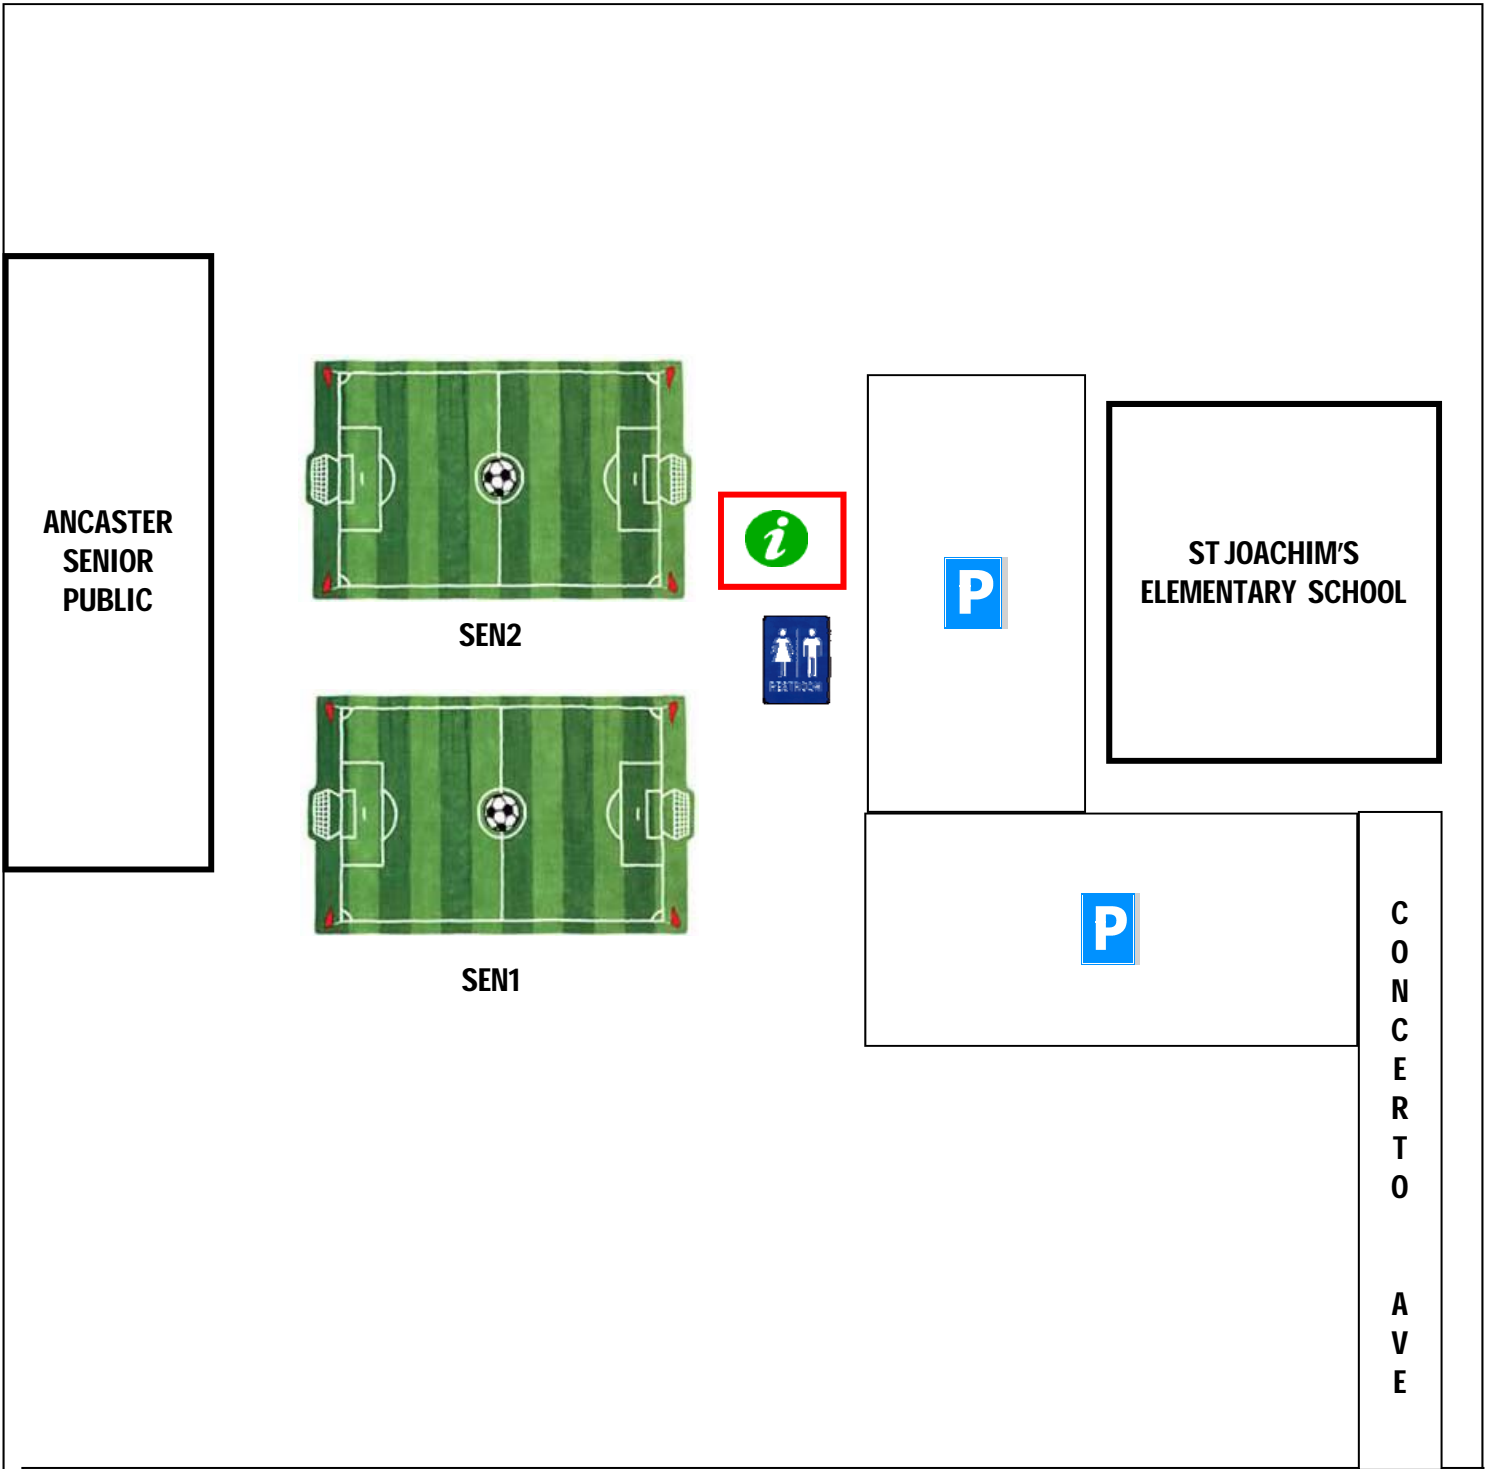

Directions & Maps

Senior Public

75 Concerto Crt , Ancaster

From the East

1. Take **Hwy 403 West** towards Hamilton.
2. Exit the 403 at **Fiddlers Green Road**
3. Turn **LEFT** on to **Amberly Blvd.**
4. Turn **RIGHT** on to **Concerto Court.**
5. You will see **St Joachim's Elementary School** turn **LEFT** into the school car park, the fields are at the side of the school.

From the West

1. Take **Hwy 403 East** towards Hamilton.
2. Exit the 403 at **Wilson St (Hwy 2)**
3. At the top of the off ramp turn **LEFT** on to **Wilson St (Hwy 2)**
4. Follow **Wilson St (Hwy 2)** through the roundabout..
5. Turn **RIGHT** on to **Amberly Blvd.** and follow it for about 1km.
6. Turn **LEFT** on to **Concerto Court**, you will see **St Joachim's Elementary School** ahead of you.
7. Turn **LEFT** into the school car park, the fields are at the side of the school.

ANCASTER SENIOR PUBLIC - FIELD MAP

ANCASTER
SENIOR
PUBLIC

SEN2

SEN1

ST JOACHIM'S
ELEMENTARY SCHOOL

C
O
N
C
E
R
T
O

A
V
E

AMBERLEY BLVD

Tournament Information

Parking

Washrooms

Directions & Maps

Senior Public to Ancaster High (Soccer Central)

1. From St Joachim's Turn RIGHT on to **Concerto Court**.
2. Turn RIGHT on to **Amberly Blvd.** and follow it for about 1km to **Wilson 2 (Hwy 2)**.
3. Turn RIGHT at **Wilson St (Hwy 2)** and follow it for about 300m to the roundabout..
4. At the roundabout turn RIGHT on to **Meadowbrook Road**.
5. The entrance to Ancaster High and Soccer Central is about 1 km down on your right hand side.