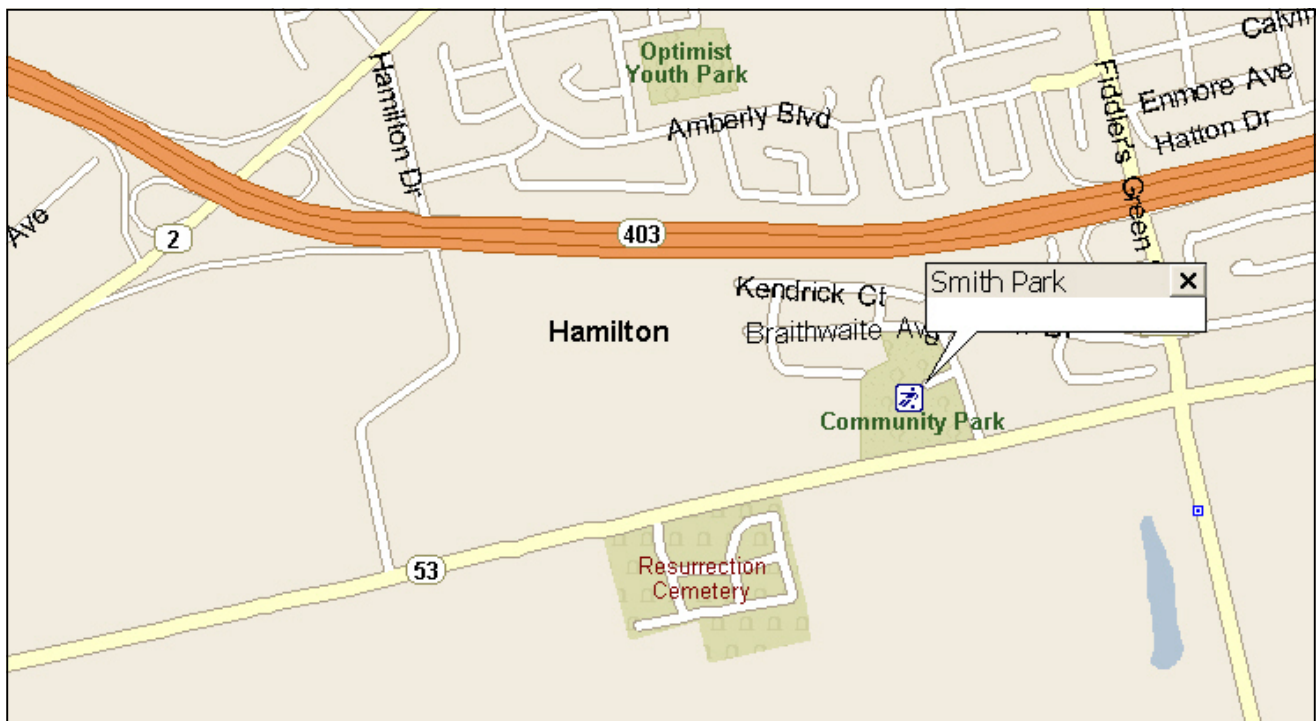

## Directions & Maps

#### From the East

1. Take **Hwy 403 West** towards Hamilton.
2. Exit the 403 at **Fiddlers Green Road**
3. Turn **RIGHT** on to **Amberley Blvd.**
4. At the lights turn **RIGHT** on to **Fiddlers Green Road.**
5. Follow **Fiddlers Green Road** for about 700m to **Garner Road (Hwy 53).**
6. Turn **RIGHT** on to **Garner Road (Hwy 53).**
7. Turn **RIGHT** on to Braithwaite Ave, the entrance to Smith Park is about 100m down on your left hand side.

#### From the West

1. Take **Hwy 403 East** towards Hamilton.
2. Exit the 403 at **Wilson St (Hwy 2)**
3. At the top of the off ramp turn **RIGHT** on to **Wilson St (Hwy 2)**
4. Follow **Wilson St (Hwy 2)** for about 500m to **Shaver Road.**
5. Turn **LEFT** on to **Shaver Road** and follow it for about 500m to **Garner Road (Hwy 53).**
6. Turn **LEFT** on to **Garner Road (Hwy 53).** and follow it for about 2.0km.