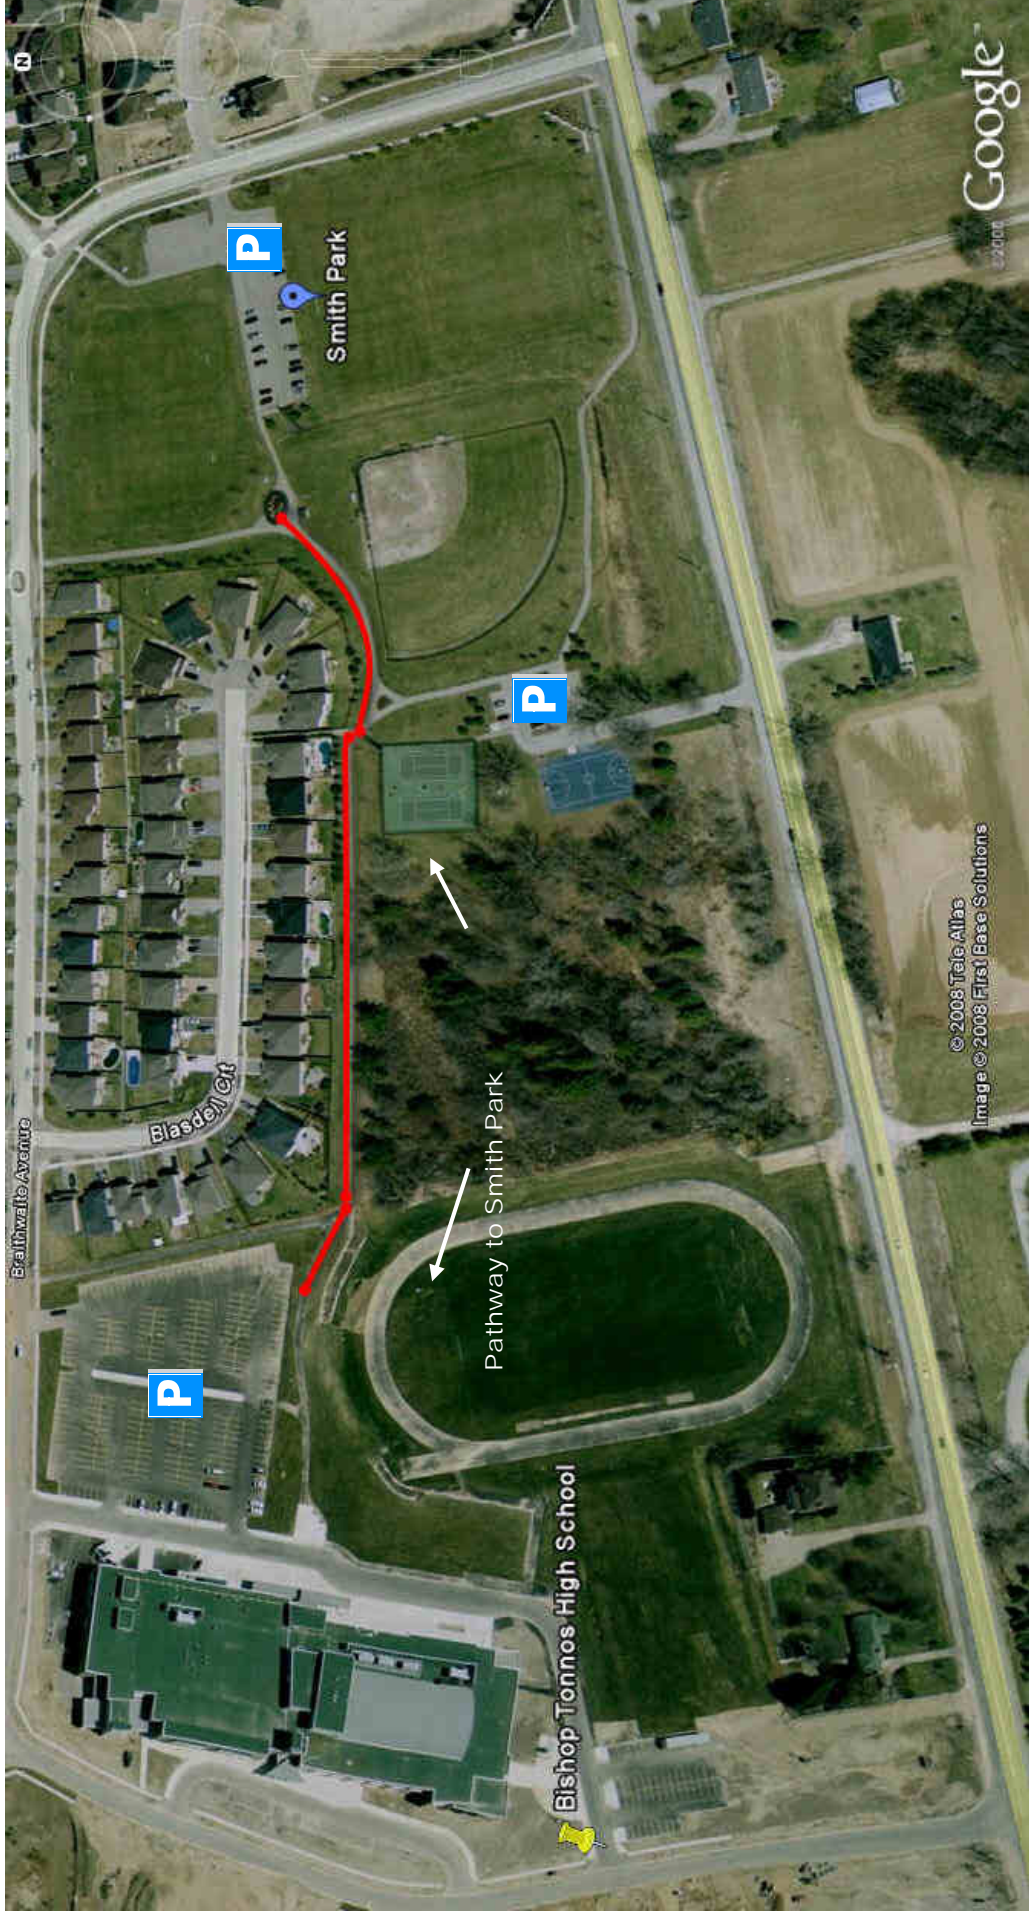

SMITH PARK - PARKING

IMPORTANT

SMITH PARK IS IN A BUSY RESIDENTIAL AREA.
PLEASE RESPECT THE NEED FOR LOCAL RESIDENTS & EMERGENCY VEHICLES TO HAVE CLEAR ACCESS BY ONLY PARKING IN DESIGNATED PARKING ZONES.
ADDITIONAL PARKING IS AVAILABLE AT BISHOP TONNOS CATHOLIC HIGH SCHOOL.