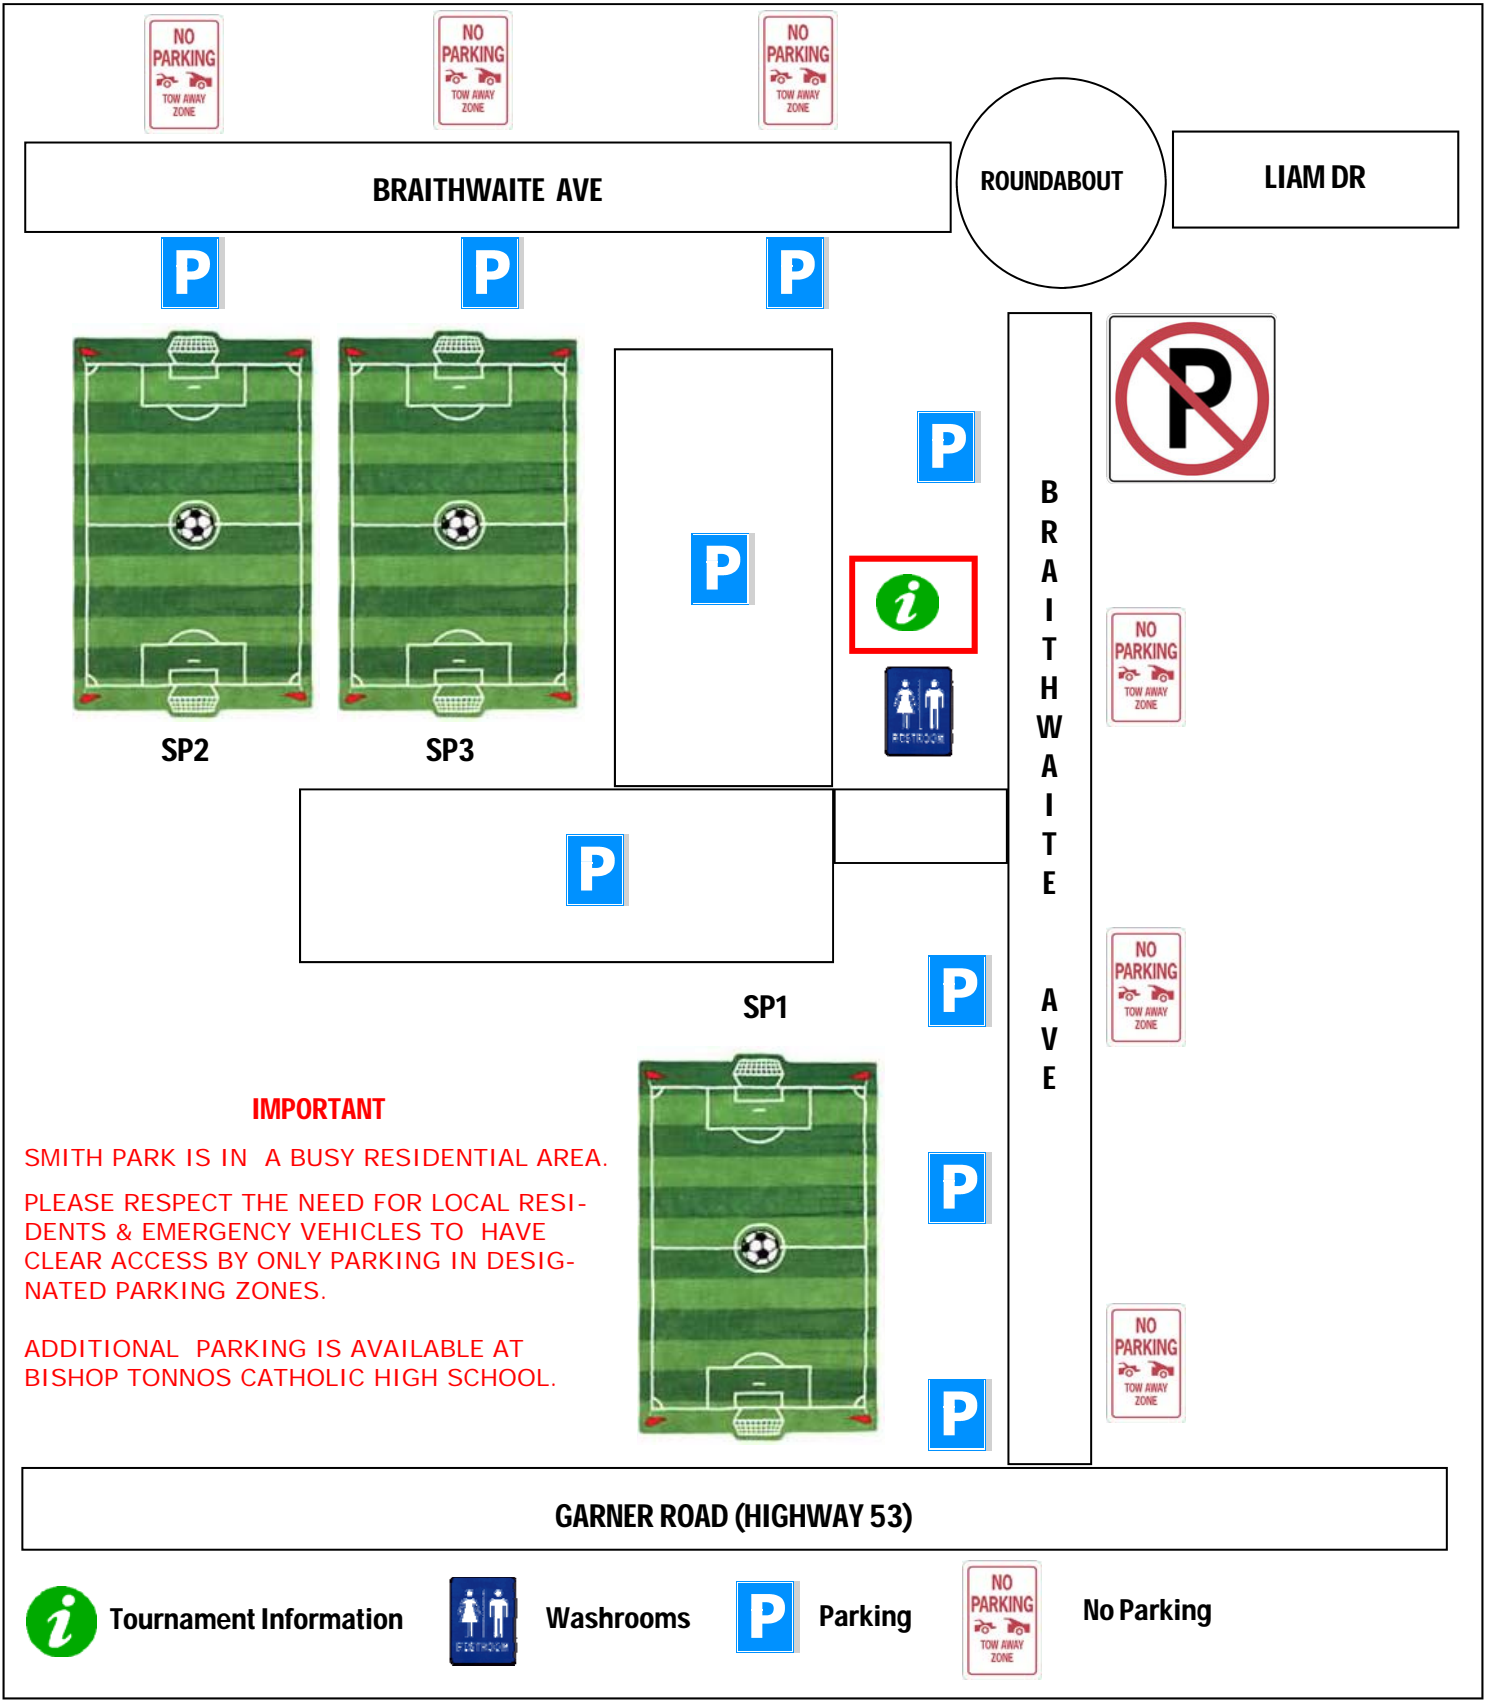

IMPORTANT

SMITH PARK IS IN A BUSY RESIDENTIAL AREA. PLEASE RESPECT THE NEED FOR LOCAL RESIDENTS & EMERGENCY VEHICLES TO HAVE CLEAR ACCESS BY ONLY PARKING IN DESIGNATED PARKING ZONES.

ADDITIONAL PARKING IS AVAILABLE AT BISHOP TONNOS CATHOLIC HIGH SCHOOL.

- **Tournament Information**
- **Washrooms**
- **Parking**
- **No Parking**