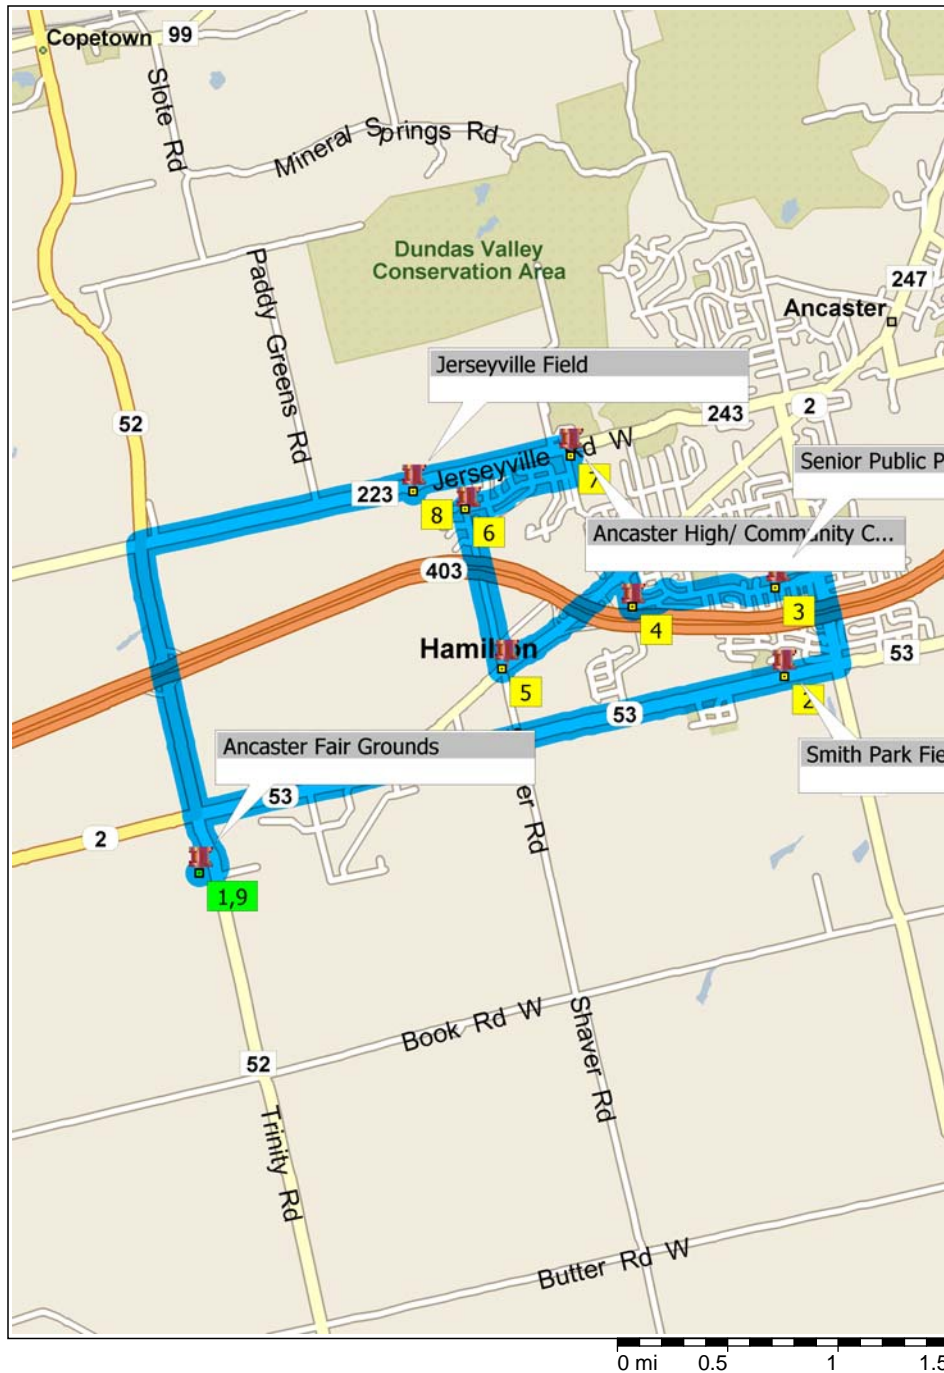

9:00 AM	0.0 mi	1 Depart Ancaster Fair Grounds on Local road(s) (East) for 131 yds
9:00 AM	0.1 mi	Turn LEFT (North) onto RR-52 [Trinity Rd] for 0.2 mi
9:01 AM	0.3 mi	Road name changes to RR-222 [Trinity Rd] for 65 yds
9:01 AM	0.3 mi	Turn RIGHT (East) onto Hwy-2 [Hwy-53] for 0.8 mi
9:03 AM	1.2 mi	Keep LEFT onto Hwy-53 [RR-53] for 2.0 mi
9:06 AM	3.2 mi	2 At Smith Park Fields, stay on Hwy-53 [RR-53] (East) for 0.3 mi
9:06 AM	3.4 mi	Turn LEFT (North) onto RR-216 [Fiddler's Green Rd] for 0.4 mi
9:07 AM	3.8 mi	Turn LEFT (West) onto Amberly Blvd for 0.2 mi
9:08 AM	4.1 mi	3 At Senior Public Park, stay on Amberly Blvd (West) for 0.5 mi
9:09 AM	4.6 mi	Turn LEFT (South) onto Cavendish Dr for 0.2 mi
9:10 AM	4.8 mi	4 At Untitled, turn RIGHT (North) onto Hamilton Dr for 0.2 mi
9:11 AM	4.9 mi	At roundabout, take the THIRD exit onto Hwy-2 [RR-2] for 0.8 mi
9:12 AM	5.7 mi	5 At Untitled 2, turn RIGHT (North) onto Shaver Rd for 0.8 mi
9:13 AM	6.4 mi	6 At Untitled 3, turn RIGHT (East) onto Morwick Dr for 0.5 mi
9:14 AM	7.0 mi	Turn LEFT (North) onto Meadowbrook Dr for 142 yds
9:15 AM	7.0 mi	Turn RIGHT (East) onto Local road(s) for 32 yds
9:15 AM	7.1 mi	7 At Ancaster High/ Community Center, return West on Local road(s) for 32 yds
9:15 AM	7.1 mi	Turn RIGHT (North) onto Meadowbrook Dr, then immediately turn LEFT (West) onto RR-223 [Jerseyville Rd W] for 0.8 mi
9:18 AM	7.9 mi	Turn LEFT (South) onto Local road(s) for 32 yds
9:18 AM	7.9 mi	8 At Jerseyville Field, return North on Local road(s) for 32 yds
9:18 AM	7.9 mi	Turn LEFT (West) onto RR-223 [Jerseyville Rd W] for 1.3 mi
9:20 AM	9.2 mi	Turn LEFT (South) onto Hwy-52 [RR-52] for 1.3 mi