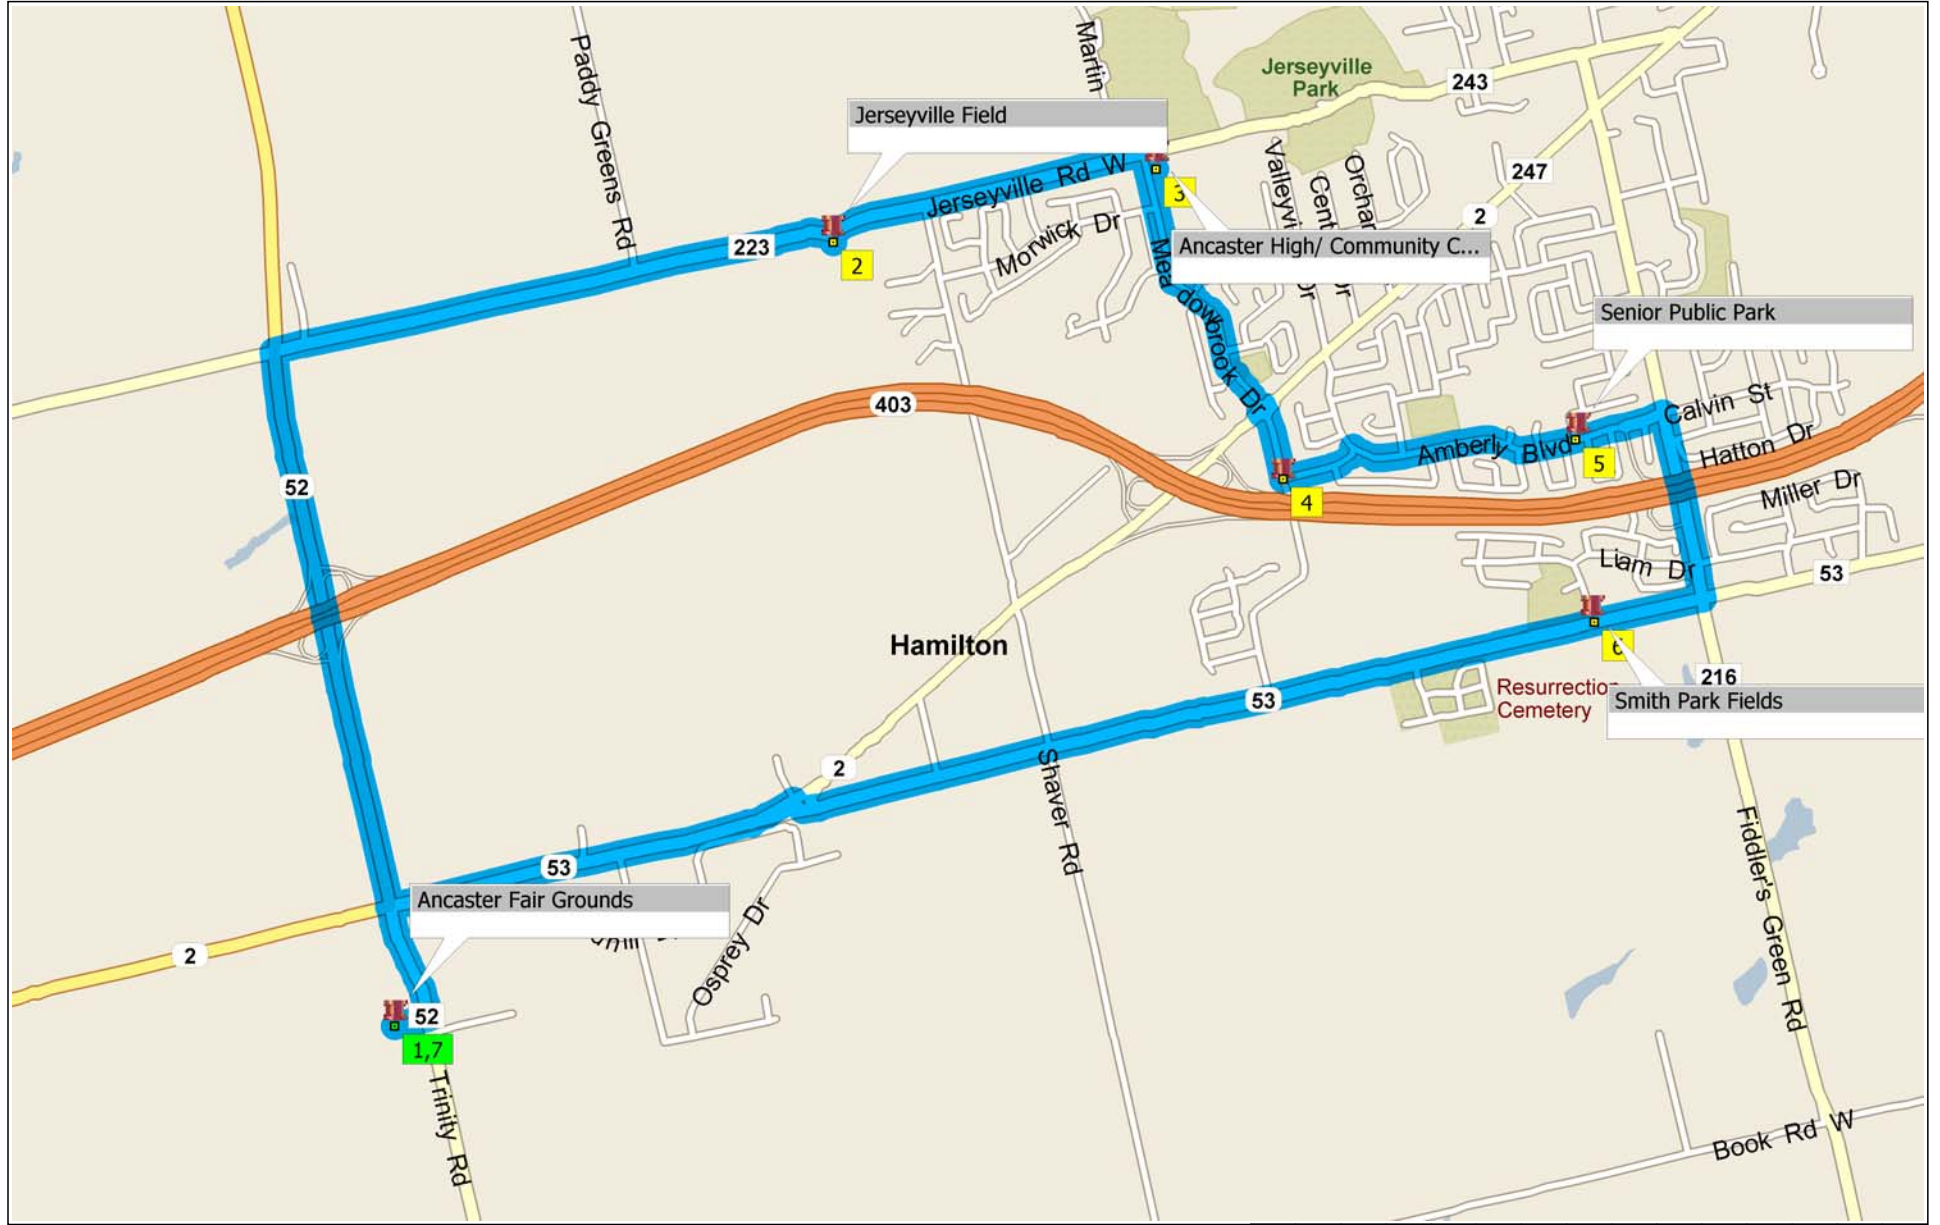

Ancaster Fair Grounds to Ancaster Fair Grounds

SHUTTLE BUS 1 & 2 ROUTE

9.4 miles; 22 minutes