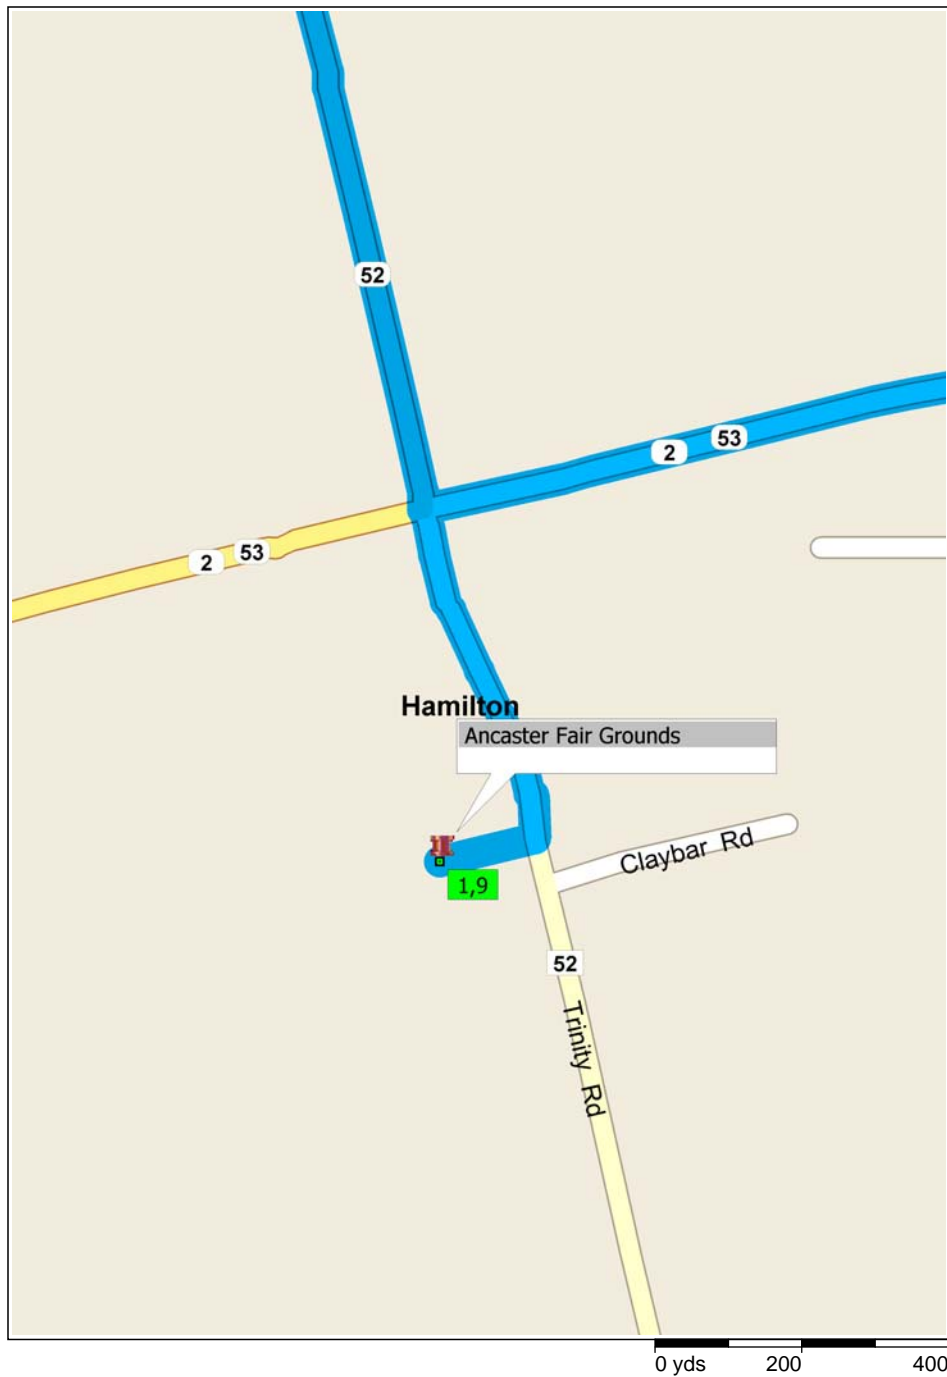

- 9:23 AM 10.5 mi Road name changes to RR-222 [Trinity Rd] for 65 yds
- 9:23 AM 10.5 mi Road name changes to RR-52 [Trinity Rd] for 0.2 mi
- 9:24 AM 10.8 mi Turn RIGHT (West) onto Local road(s) for 131 yds
- 9:24 AM 10.8 mi 9 Arrive Ancaster Fair Grounds