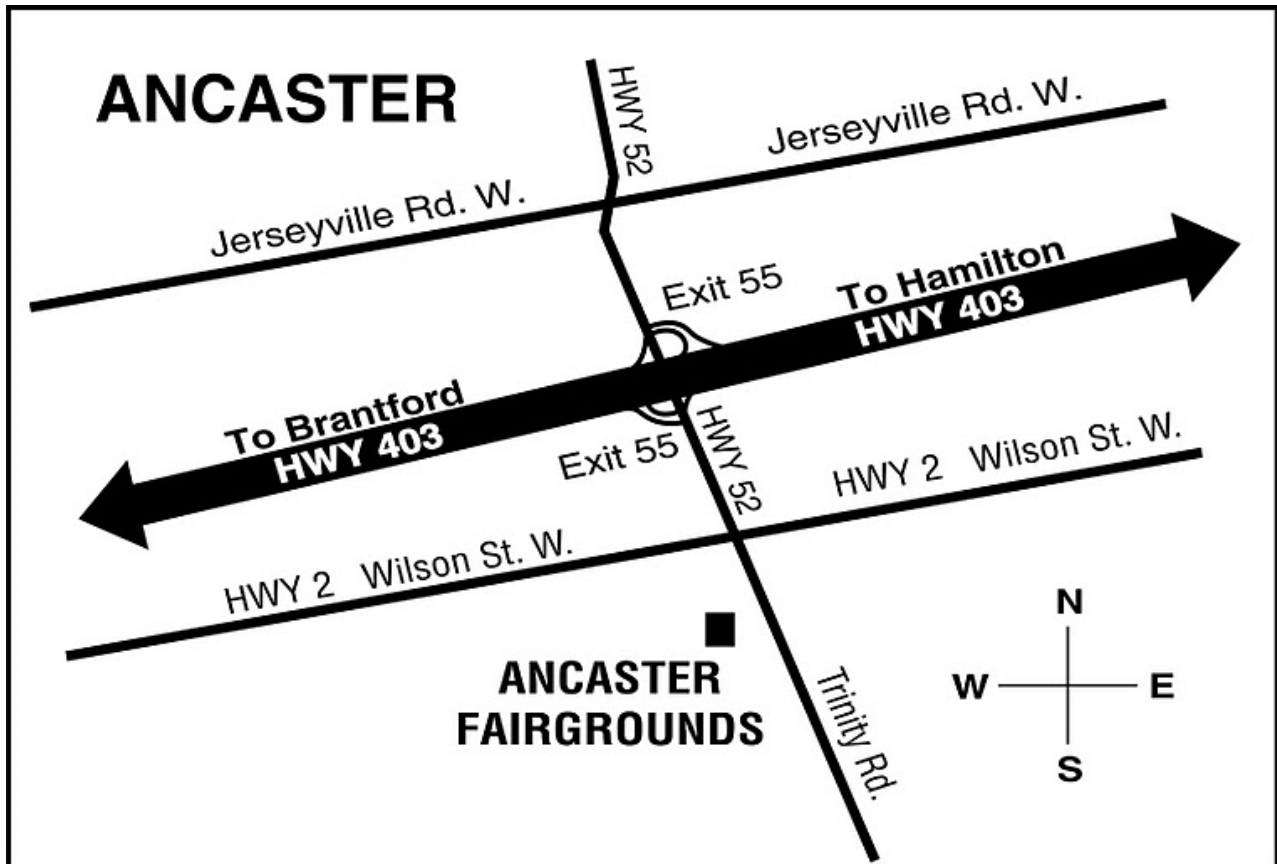

## Directions & Maps

### Ancaster Fairground – Shuttle & Car Pool Parking 630 Trinity Rd, Hamilton

#### From the East

1. Take **Hwy 403** West towards Hamilton
2. Exit Hwy 403 at **Exit 55 for County Rd 52** towards Copetown
3. Turn **LEFT** on **Trinity Rd S/Hwy 52** and go 1.7 km Trinity Rd S/Hwy 52
4. Proceed south across Wilson St W/Hwy 2 and turn right into Fairgrounds

#### From the West

1. Take **Hwy 403 East** towards Hamilton.
2. Exit Hwy 403 at **Exit 55 for County Rd 52** towards Copetown
3. Turn **RIGHT** on **Trinity Rd S/Hwy 52** and go 1.7 km Trinity Rd S/Hwy 52
4. Proceed south across Wilson St W/Hwy 2 and turn right into Fairgrounds