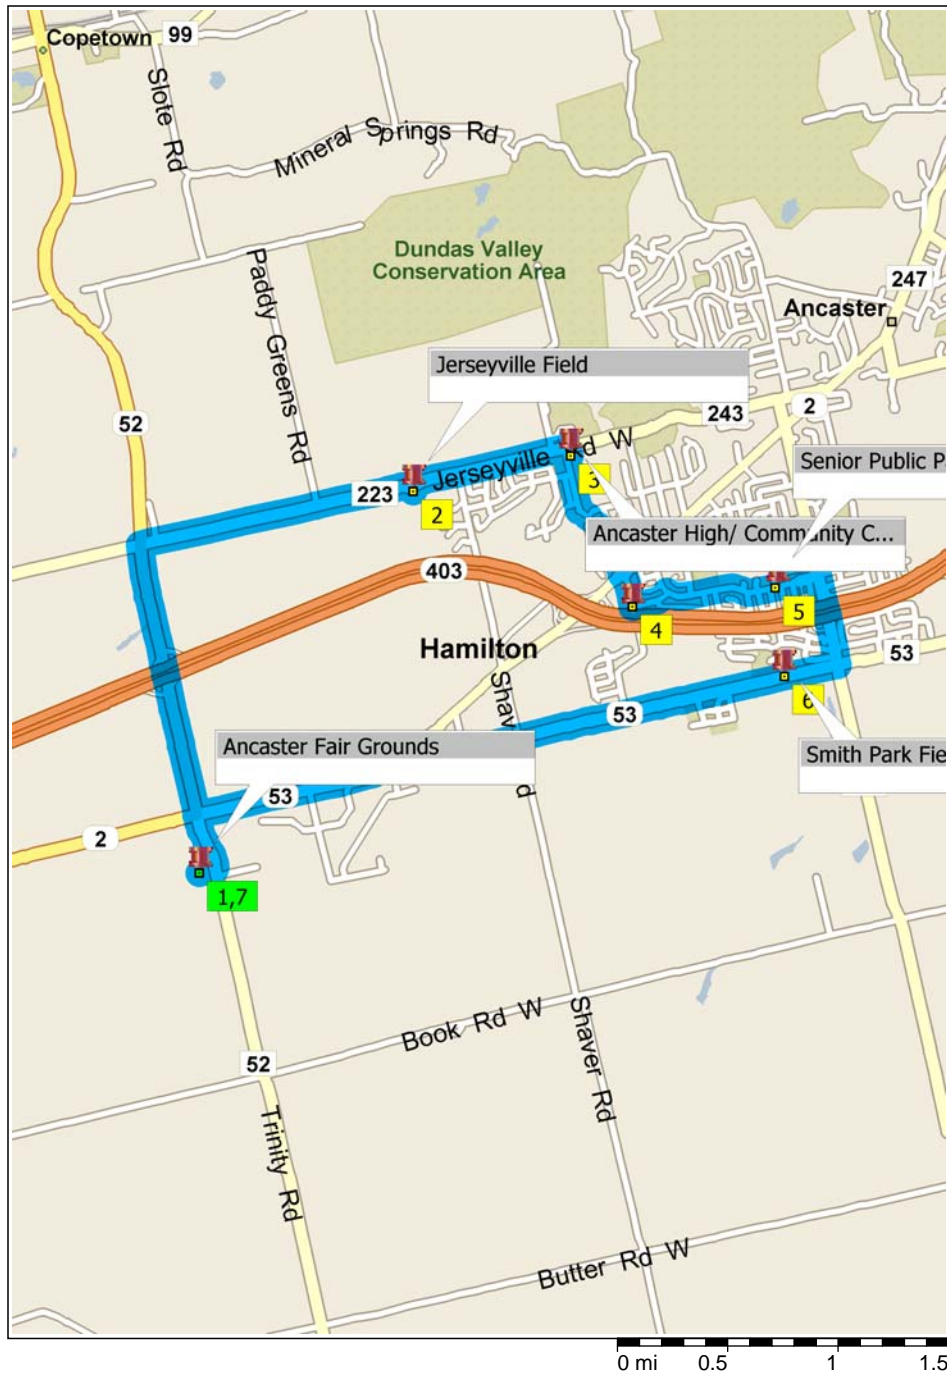

9:00 AM	0.0 mi	1 Depart Ancaster Fair Grounds on Local road(s) (East) for 131 yds
9:00 AM	0.1 mi	Turn LEFT (North) onto RR-52 [Trinity Rd] for 0.2 mi
9:01 AM	0.3 mi	Road name changes to RR-222 [Trinity Rd] for 65 yds
9:01 AM	0.3 mi	Road name changes to Hwy-52 [RR-52] for 1.3 mi
9:04 AM	1.6 mi	Turn RIGHT (East) onto RR-223 [Jerseyville Rd W] for 1.3 mi
9:06 AM	2.9 mi	Turn RIGHT (South) onto Local road(s) for 32 yds
9:06 AM	3.0 mi	2 At Jerseyville Field, return North on Local road(s) for 32 yds
9:06 AM	3.0 mi	Turn RIGHT (East) onto RR-223 [Jerseyville Rd W] for 0.7 mi
9:08 AM	3.7 mi	Turn RIGHT (South) onto Meadowbrook Dr for 76 yds
9:09 AM	3.8 mi	Turn LEFT (East) onto Local road(s) for 32 yds
9:09 AM	3.8 mi	3 At Ancaster High/ Community Center, return West on Local road(s) for 32 yds
9:09 AM	3.8 mi	Turn LEFT (South) onto Meadowbrook Dr for 0.6 mi
9:11 AM	4.4 mi	At roundabout, take the SECOND exit onto Hamilton Dr for 0.2 mi
9:11 AM	4.6 mi	4 At Untitled, turn LEFT (East) onto Cavendish Dr for 0.2 mi
9:12 AM	4.8 mi	Turn RIGHT (South-East) onto Amberly Blvd for 0.5 mi
9:14 AM	5.3 mi	5 At Senior Public Park, stay on Amberly Blvd (East) for 0.2 mi
9:14 AM	5.5 mi	Turn RIGHT (South) onto RR-216 [Fiddler's Green Rd] for 0.4 mi
9:15 AM	5.9 mi	Turn RIGHT (West) onto Hwy-53 [RR-53] for 0.3 mi
9:16 AM	6.2 mi	6 At Smith Park Fields, stay on Hwy-53 [RR-53] (West) for 1.9 mi
9:19 AM	8.1 mi	Turn LEFT (West) onto Hwy-2 [Hwy-53] for 1.0 mi
9:20 AM	9.0 mi	Turn LEFT (South) onto RR-222 [Trinity Rd] for 65 yds
9:21 AM	9.1 mi	Road name changes to RR-52 [Trinity Rd] for 0.2 mi
9:21 AM	9.3 mi	Turn RIGHT (West) onto Local road(s) for 131 yds
9:22 AM	9.4 mi	7 Arrive Ancaster Fair Grounds