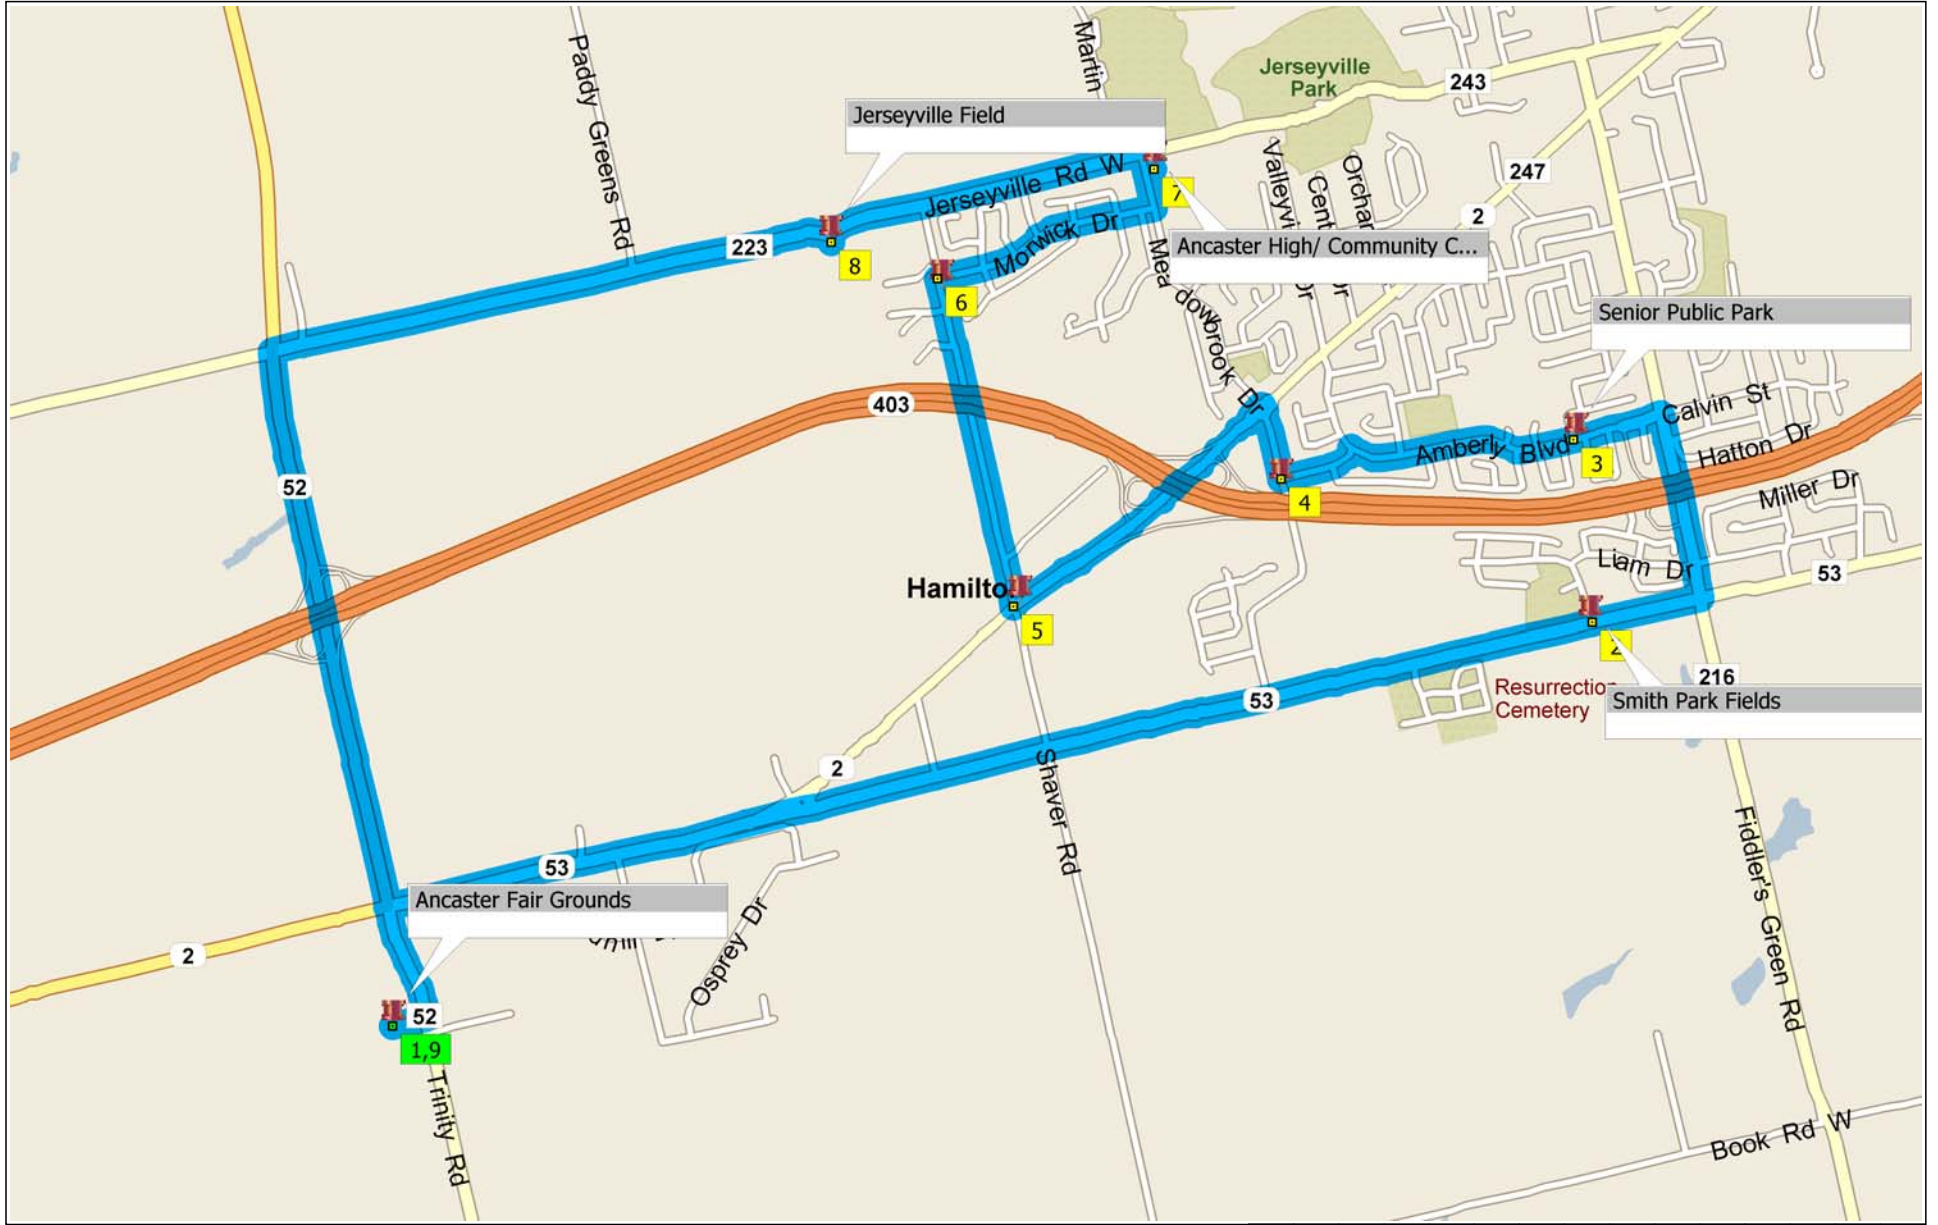

Ancaster Fair Grounds to Ancaster Fair Grounds (SHUTTLE BUS 3 ROUTE-REVERSE)

10.8 miles; 24 minutes